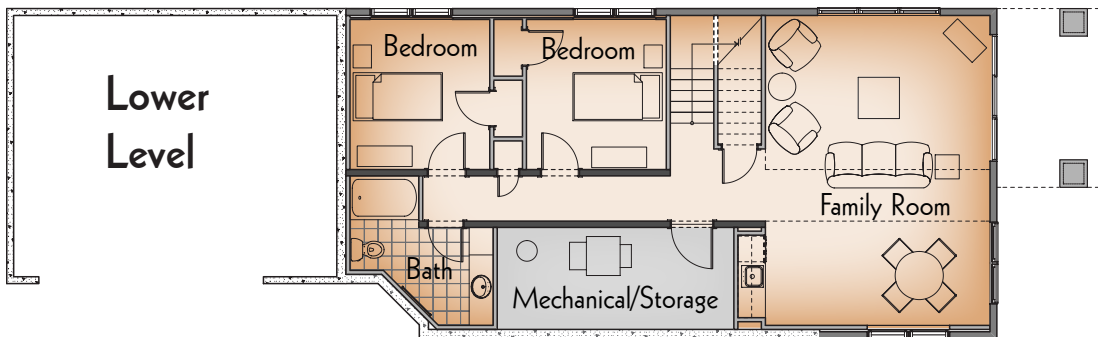

Bay Home

Aberdeen Colonial A

LOWER LEVEL WALKOUT

Main Level Features

- Kitchen with Island
- Great Room
- Dining
- Owner Suite with Bath and Walk-in Closet
- Laundry Room
- Two-stall Garage
- Covered Porch

Optional Lower Level Features

- Two Bedrooms
- Full Bath
- Family Room
- Game Area with Built-in Refreshment Center

Finished Square Footage

Main level	1133
Lower Level	894

Dimensions

Overall Width	24 ft.
Overall Depth	72 ft.