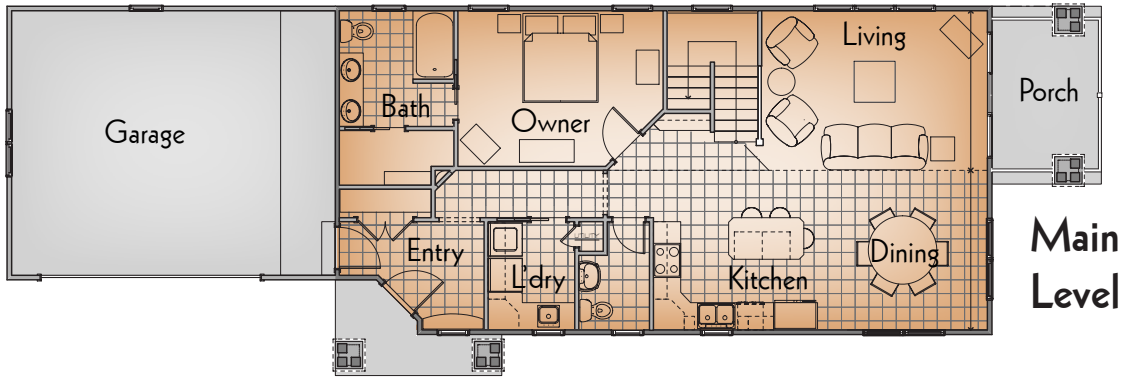

Bay Home

Aberdeen Colonial A

LOWER LEVEL WALKOUT

Main Level Features

- Kitchen with Island
- Great Room
- Dining
- Owner Suite with Bath and Walk-in Closet
- Laundry Room
- Two-stall Garage
- Covered Porch

Optional Lower Level Features

- Two Bedrooms
- Full Bath
- Family Room
- Game Area with Built-in Refreshment Center

Finished Square Footage

Main level	1133
Lower Level	894

Dimensions

Overall Width	24 ft.
Overall Depth	72 ft.