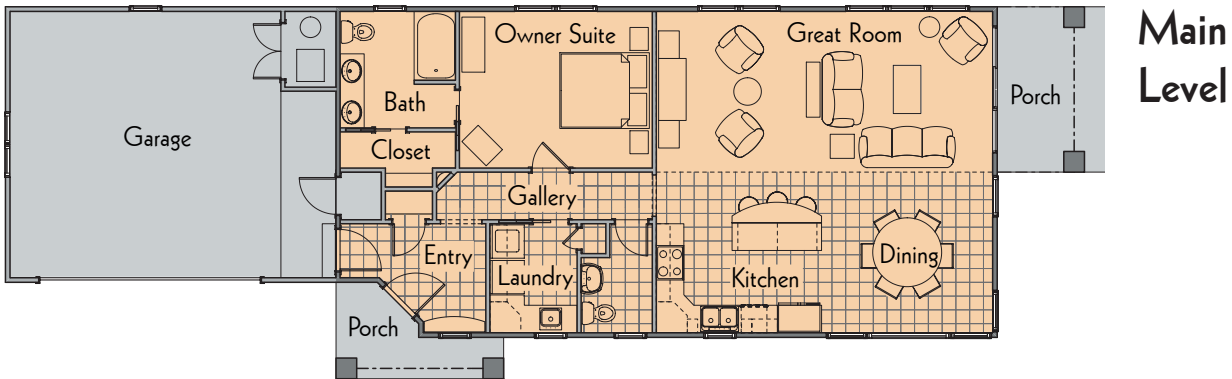

BayHome

Aberdeen Colonial D

SLAB ON GRADE

Main Level Features

- Kitchen with Island
- Great Room
- Dining
- Owner Suite with Bath and Walk-in Closet
- Laundry Room
- Two-stall Garage
- Covered Porch

Finished Square Footage

Main level 1133

Dimensions

Overall Width 24 ft.
Overall Depth 72 ft.