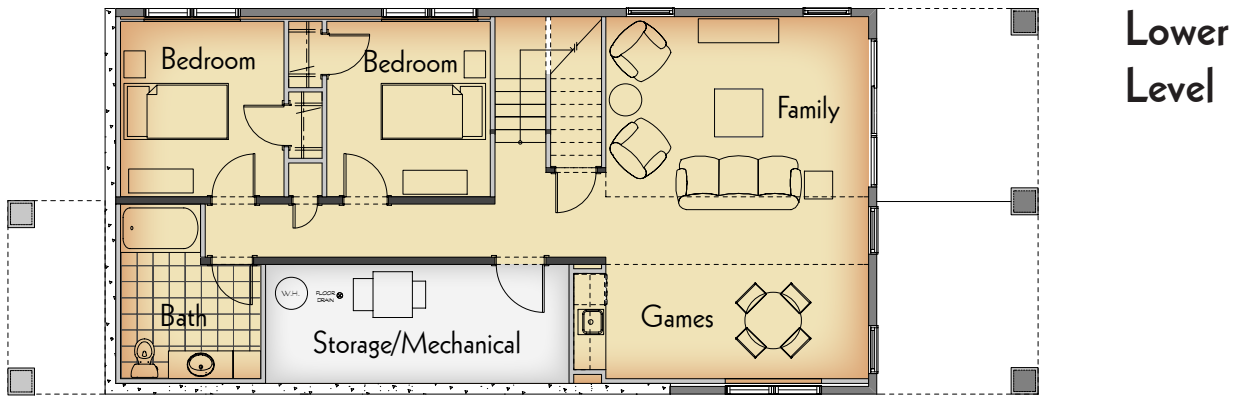

### Main Level Features

- Kitchen with Island
- Great Room with Fireplace
- Screen Porch
- Dining Area
- Owner Suite with Bath and Walk-in Closet
- Laundry Room

### Lower Level Features

- Two Additional Bedrooms
- Family Room with Game Area
- Full Bath
- Storage/Mechanical Room

### Finished Square Footage

Main level	1152
Lower Level	977
Screen Porch	120
Decks	204

### Dimensions (w/Porches)

Overall Width	26 ft.
Overall Depth	64 ft.