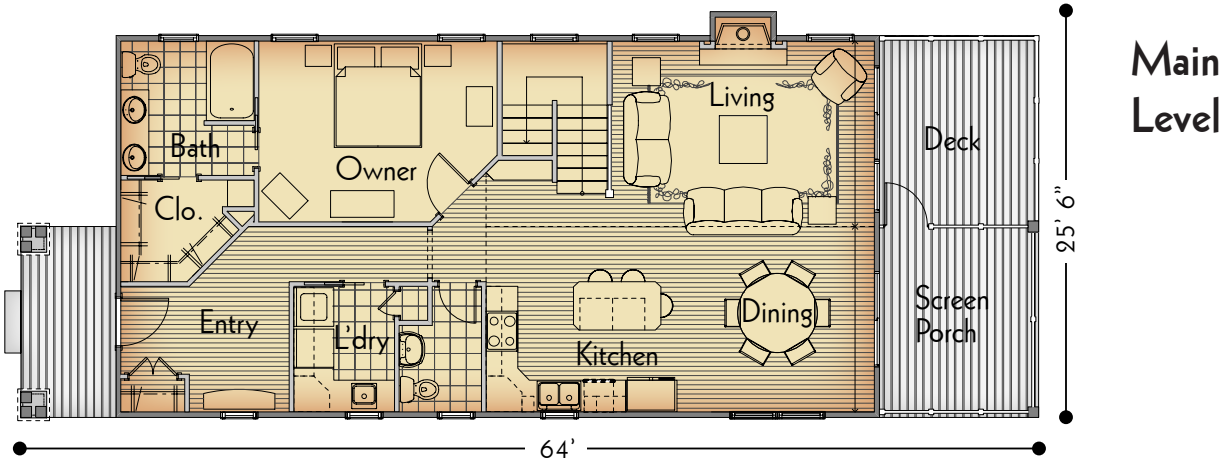

### Main Level Features

- Kitchen with Island
- Great Room with Fireplace
- Screen Porch
- Dining Area
- Owner Suite with Bath and Walk-in Closet
- Laundry Room

### Lower Level Features

- Two Additional Bedrooms
- Family Room with Game Area
- Full Bath
- Storage/Mechanical Room

### Finished Square Footage

Main level	1152
Lower Level	977
Screen Porch	120
Decks	204

### Dimensions (w/Porches)

Overall Width	26 ft.
Overall Depth	64 ft.