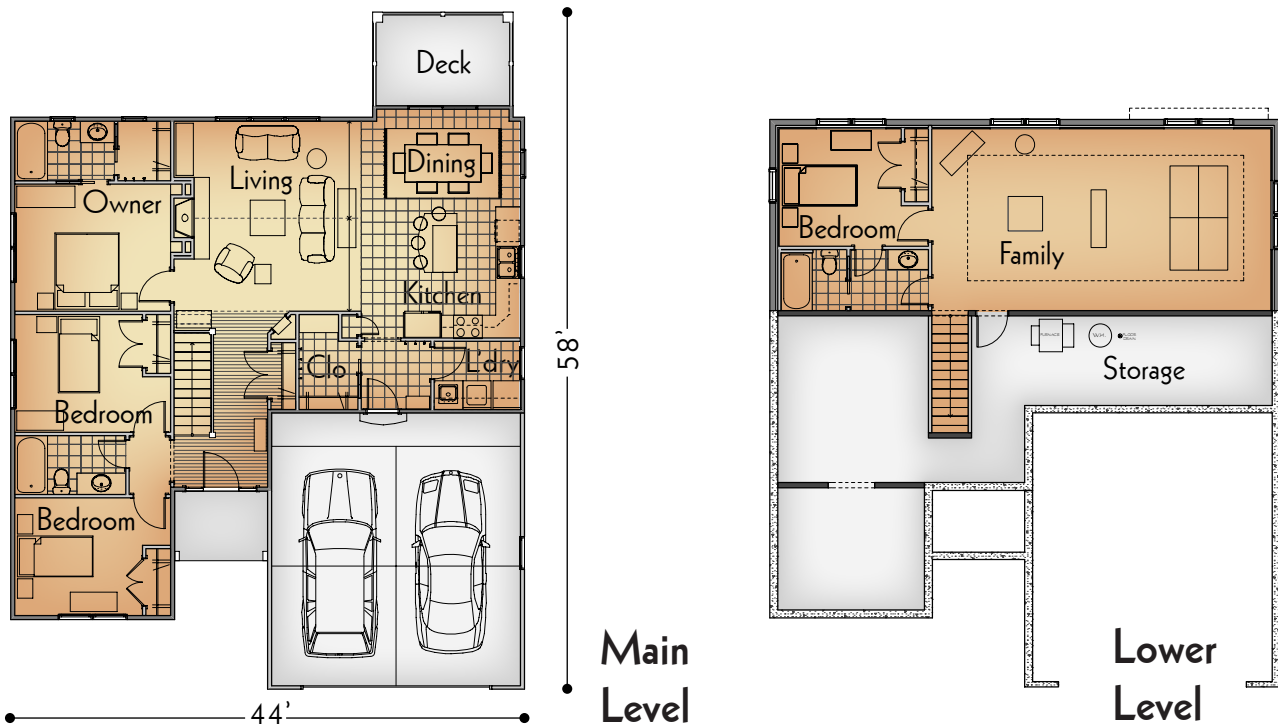

### Main Level Features

- Kitchen with Island
- Great Room with Fireplace
- Dining Area
- Laundry
- Owner Suite, Bath & Walk-in Closet
- Two Add'l Bedrooms with Full Bath
- Two-stall Garage

### Lower Level Features

- Family Room
- Bedroom with Full Bath
- Storage/Mechanical Room

### Square Footage

Main Level	1428
Lower Level	688
<b>Total</b>	<b>2116</b>

### Dimensions

Overall Width	44 ft.
Overall Depth	58 ft.