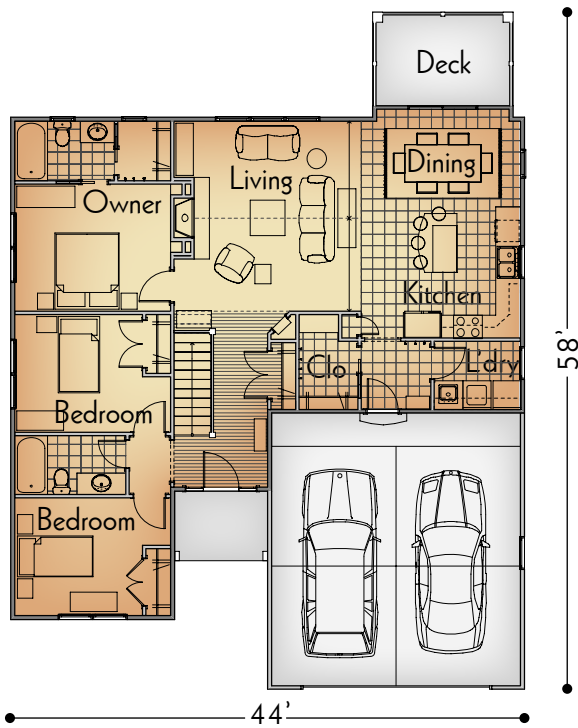

# Baldwin - Colonial B

### Main Level Features

- Kitchen with Island
- Great Room with Fireplace
- Dining Area
- Laundry
- Owner Suite, Bath & Walk-in Closet
- Two Add'l Bedrooms with Full Bath
- Two-stall Garage

### Lower Level Features

- Family Room
- Bedroom with Full Bath
- Storage/Mechanical Room

### Dimensions

Overall Width	44 ft.
Overall Depth	58 ft.