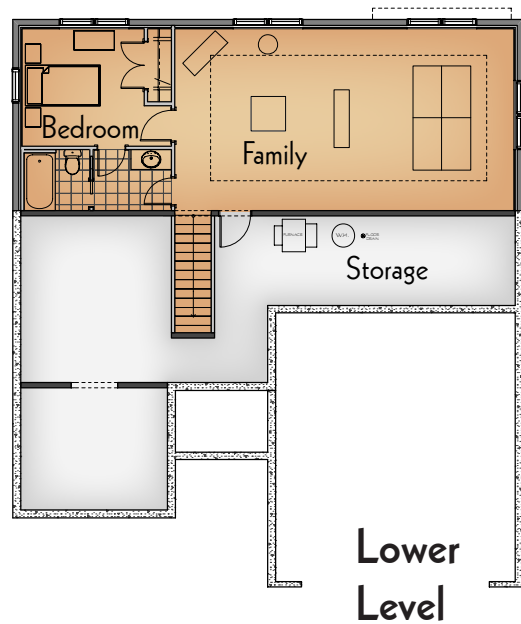

# Baldwin - Colonial B

### Main Level Features

- Kitchen with Island
- Great Room with Fireplace
- Dining Area
- Laundry
- Owner Suite, Bath & Walk-in Closet
- Two Add'l Bedrooms with Full Bath
- Two-stall Garage

### Lower Level Features

- Family Room
- Bedroom with Full Bath
- Storage/Mechanical Room

### Dimensions

Overall Width	44 ft.
Overall Depth	58 ft.