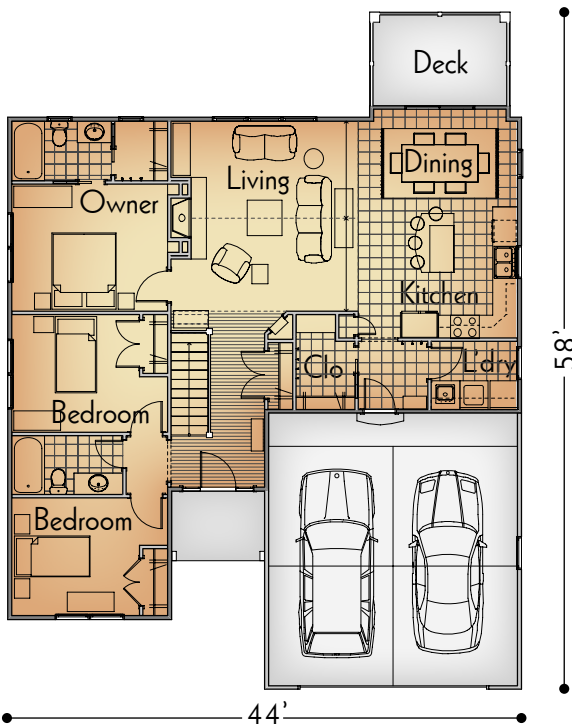

# *Family Home* Baldwin - Colonial C

### Main Level Features

- Kitchen with Island
- Great Room with Fireplace
- Dining Area
- Laundry
- Owner Suite, Bath & Walk-in Closet
- Two Add'l Bedrooms with Full Bath
- Two-stall Garage

### Lower Level Features

- Family Room
- Bedroom with Full Bath
- Storage/Mechanical Room

### Dimensions

Overall Width	44 ft.
Overall Depth	58 ft.