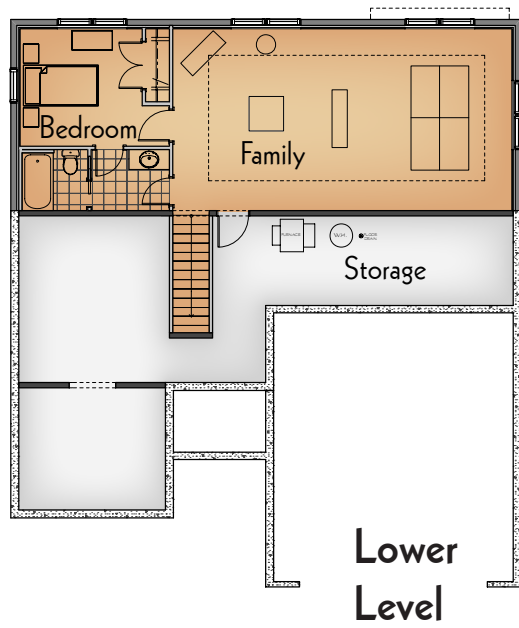

# *Family Home* Baldwin - Colonial C

### Main Level Features

- Kitchen with Island
- Great Room with Fireplace
- Dining Area
- Laundry
- Owner Suite, Bath & Walk-in Closet
- Two Add'l Bedrooms with Full Bath
- Two-stall Garage

### Lower Level Features

- Family Room
- Bedroom with Full Bath
- Storage/Mechanical Room

### Dimensions

Overall Width	44 ft.
Overall Depth	58 ft.