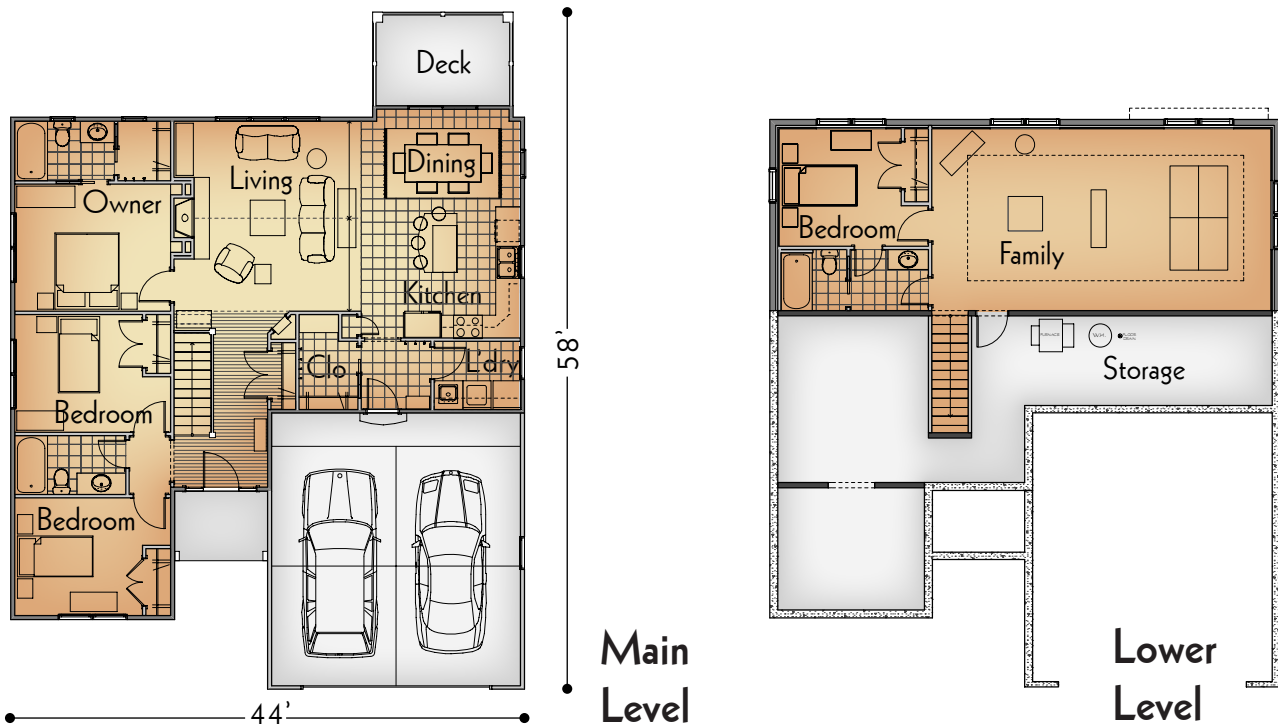

### Main Level Features

- Kitchen with Island
- Great Room with Fireplace
- Dining Area
- Laundry
- Owner Suite, Bath & Walk-in Closet
- Two Add'l Bedrooms with Full Bath
- Two-stall Garage

### Lower Level Features

- Family Room
- Bedroom with Full Bath
- Storage/Mechanical Room

### Square Footage

Main Level	1428
Lower Level	<u>688</u>
Total	2116

### Dimensions

Overall Width	44 ft.
Overall Depth	58 ft.