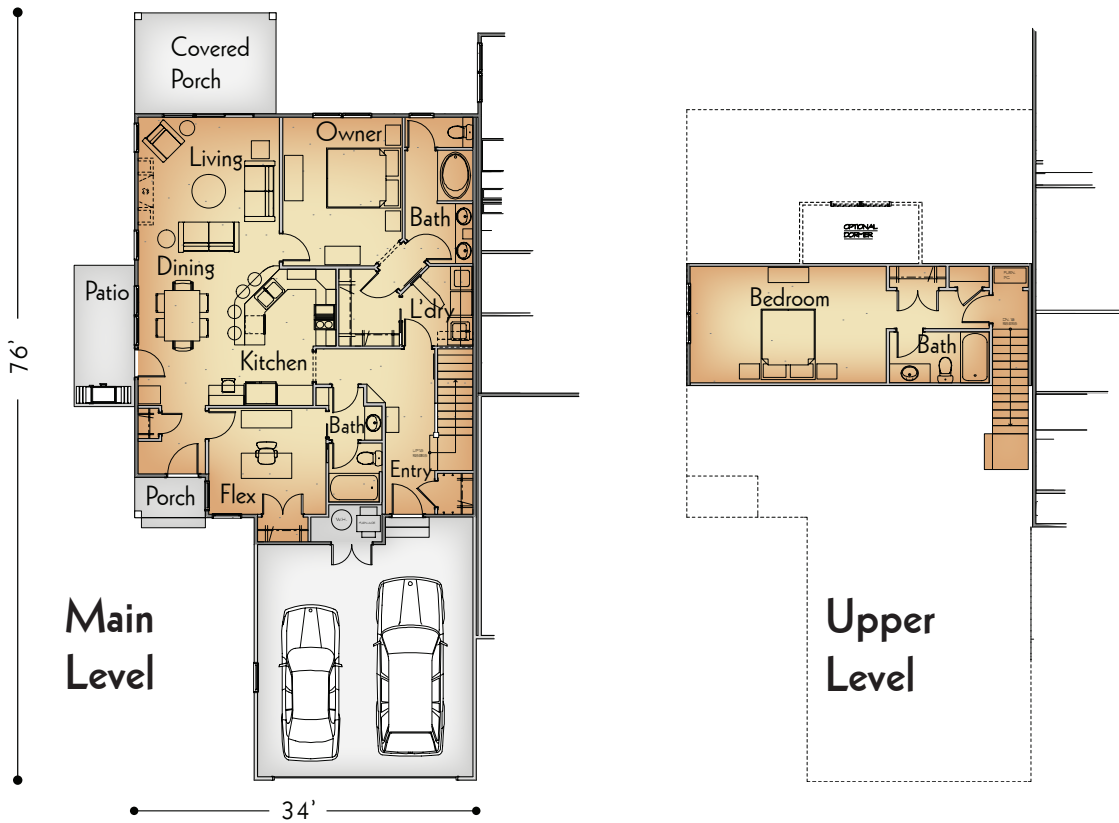

Connected Home Cabriolet Outside Unit

Main Level Features

- Kitchen with Breakfast Bar
- Great Room with Optional Fireplace
- Flex Room (Den/Office/Bedroom)
- Dining Area
- Laundry
- Full Bath
- Owner Suite with Bath and Walk-in Closet
- Two-stall Garage

Upper Level Features

- Bedroom
- Full Bath

Square Footage

Main Level	1333
Upper Level	406
Total	1739

Dimensions (w/ Rear Patio)

Unit Width	34 ft.
Unit Depth	76 ft.
Building Width	122 ft.
Building Depth	76 ft.