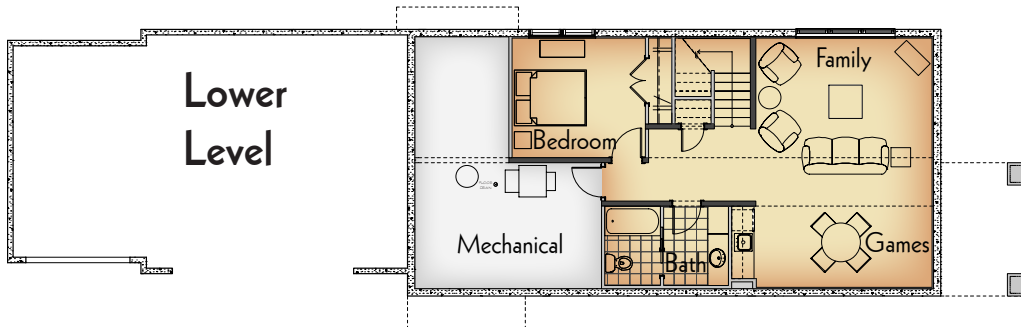

Bay Home

Caldwell Craftsman

- Main Level Features**
- Kitchen with Island
 - Great Room
 - Dining
 - Owner Suite with Bath and Walk-in Closet
 - Laundry Room
 - Attached Garage
 - Covered Porch

- Upper Level Features**
- Two Bedrooms
 - Full Bath

- Lower Level Features**
- Bedroom
 - Full Bath
 - Family Room
 - Game Area
 - Mechanical/Storage Room

Finished Square Footage

Main Level	1176
Upper Level	450
Lower Level	818
Total	2444

Dimensions (w/ Porch)

Overall Width	29 ft.
Overall Depth	92 ft.