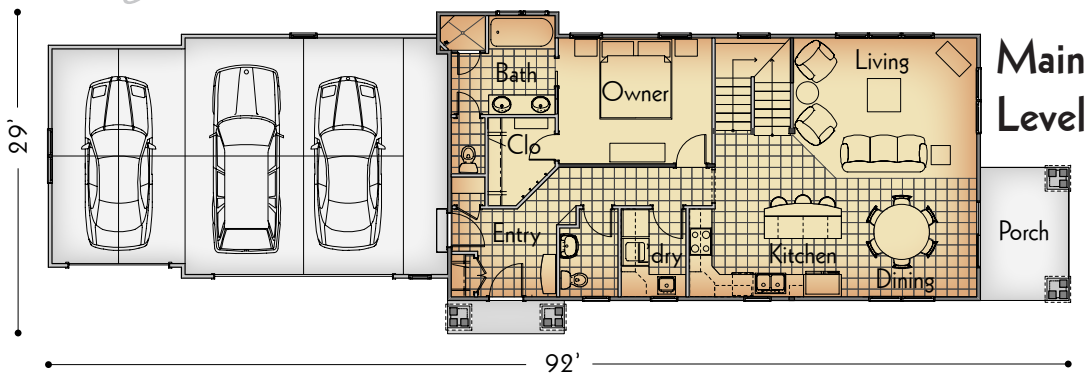

Bay Home

Caldwell Craftsman

- Main Level Features**
- Kitchen with Island
 - Great Room
 - Dining
 - Owner Suite with Bath and Walk-in Closet
 - Laundry Room
 - Attached Garage
 - Covered Porch

- Upper Level Features**
- Two Bedrooms
 - Full Bath

- Lower Level Features**
- Bedroom
 - Full Bath
 - Family Room
 - Game Area
 - Mechanical/Storage Room

Finished Square Footage

Main Level	1176
Upper Level	450
Lower Level	818
Total	2444

Dimensions (w/ Porch)

Overall Width	29 ft.
Overall Depth	92 ft.