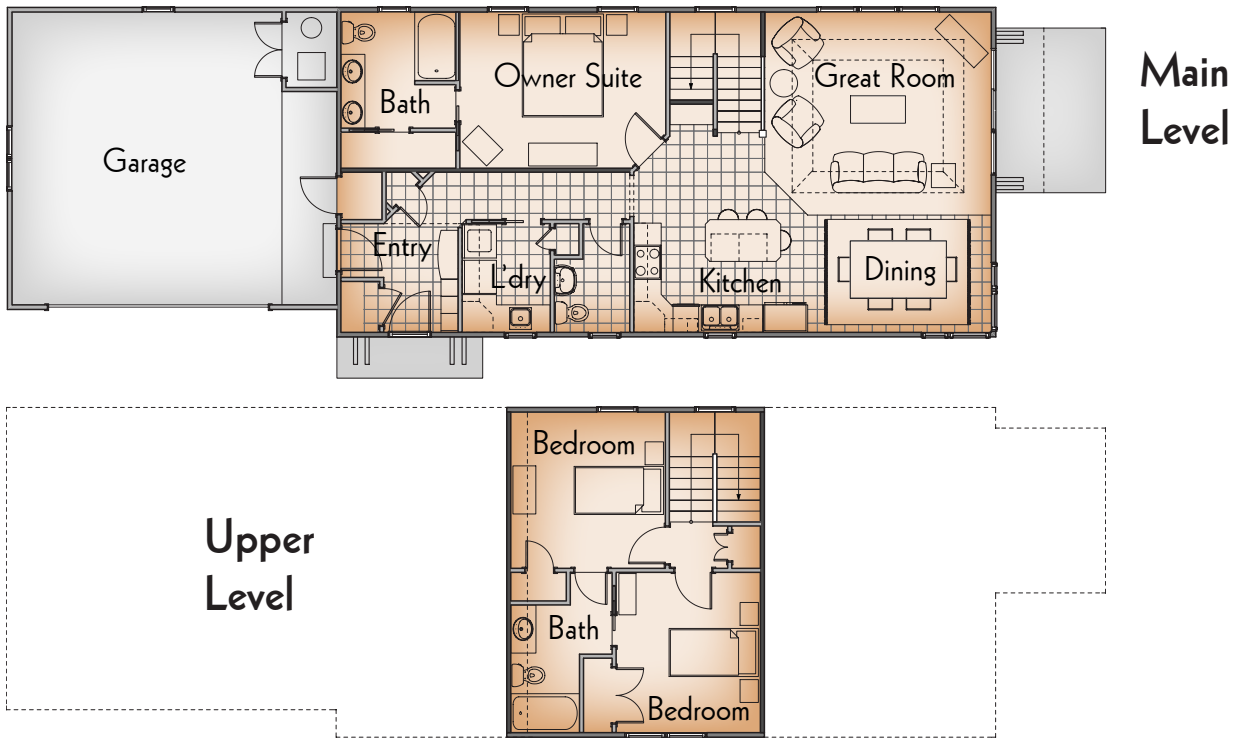

BayHome

Canterbury Colonial ON GRADE

Main Level Features

- Kitchen with Island
- Great Room
- Dining
- Owner Suite with Bath and Walk-in Closet
- Laundry Room
- Two-stall Garage
- Covered Porch

Upper Level Features

- Two Bedrooms
- Full Bath

Finished Square Footage

Main level	1152
Upper Level	450

Dimensions

Overall Width	24 ft.
Overall Depth	70 ft.