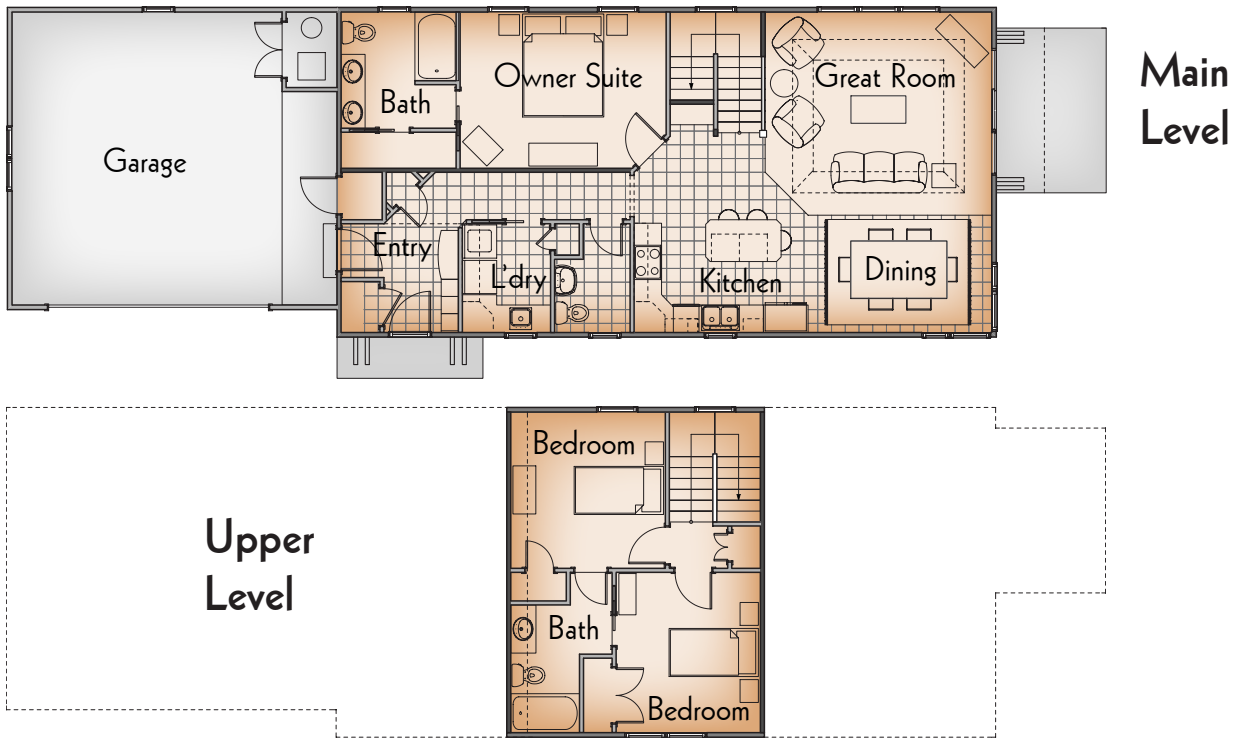

### Main Level Features

- Kitchen with Island
- Great Room
- Dining
- Owner Suite with Bath and Walk-in Closet
- Laundry Room
- Two-stall Garage
- Covered Porch

### Upper Level Features

- Two Bedrooms
- Full Bath

### Finished Square Footage

Main level	1152
Upper Level	450

### Dimensions

Overall Width	24 ft.
Overall Depth	70 ft.