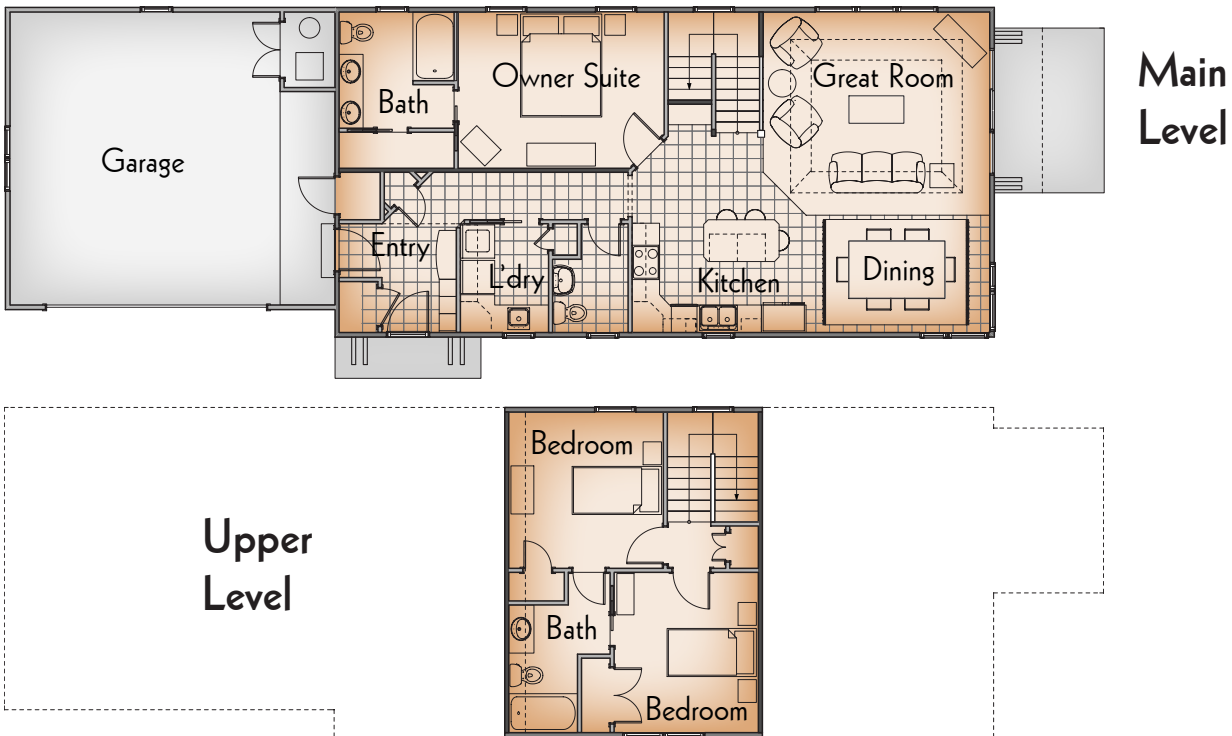

BayHome

Canterbury Craftsman A ON GRADE

Main Level Features

- Kitchen with Island
- Great Room
- Dining
- Owner Suite with Bath and Walk-in Closet
- Laundry Room
- Two-stall Garage
- Covered Porch

Upper Level Features

- Two Bedrooms
- Full Bath

Finished Square Footage

Main level	1152
Upper Level	450

Dimensions

Overall Width	24 ft.
Overall Depth	70 ft.