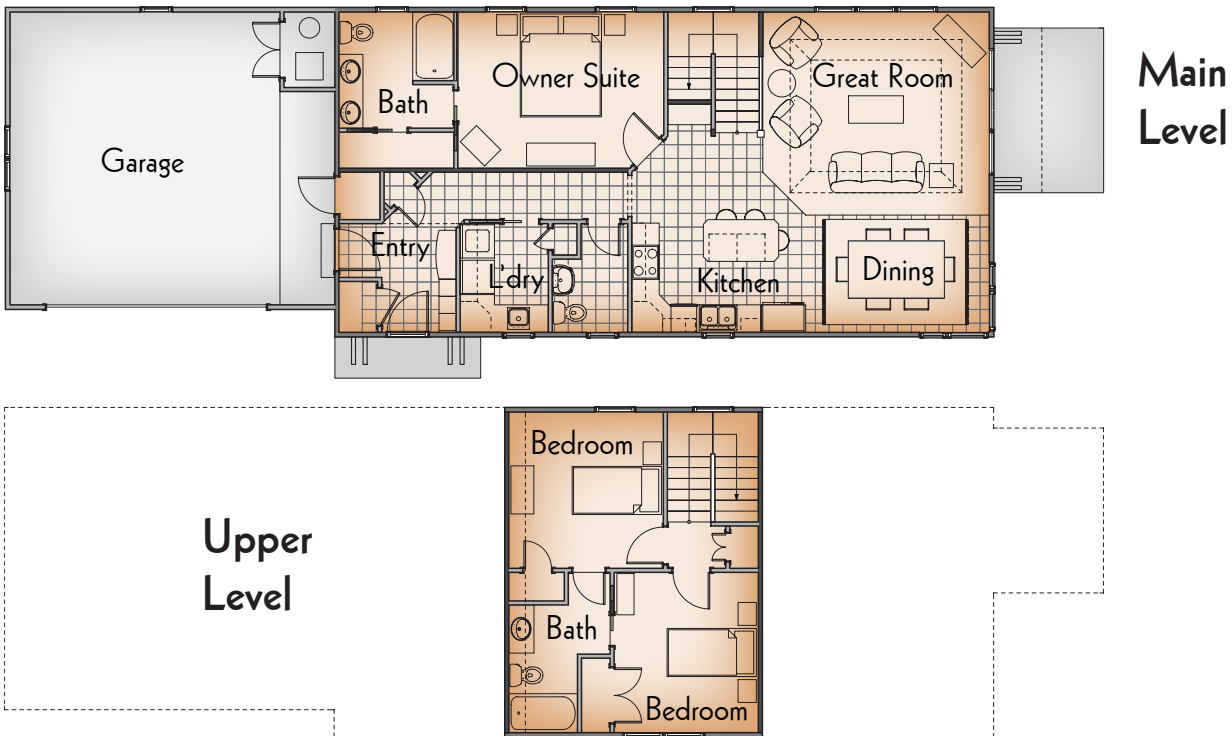

BayHome

Canterbury Floridian ON GRADE

Main Level Features

- Kitchen with Island
- Great Room
- Dining
- Owner Suite with Bath
- Laundry Room
- Two-stall Garage
- Covered Porch

Upper Level Features

- Two Bedrooms
- Full Bath

Finished Square Footage

Main level	1152
Upper Level	450

Dimensions

Overall Width	24 ft.
Overall Depth	70 ft.