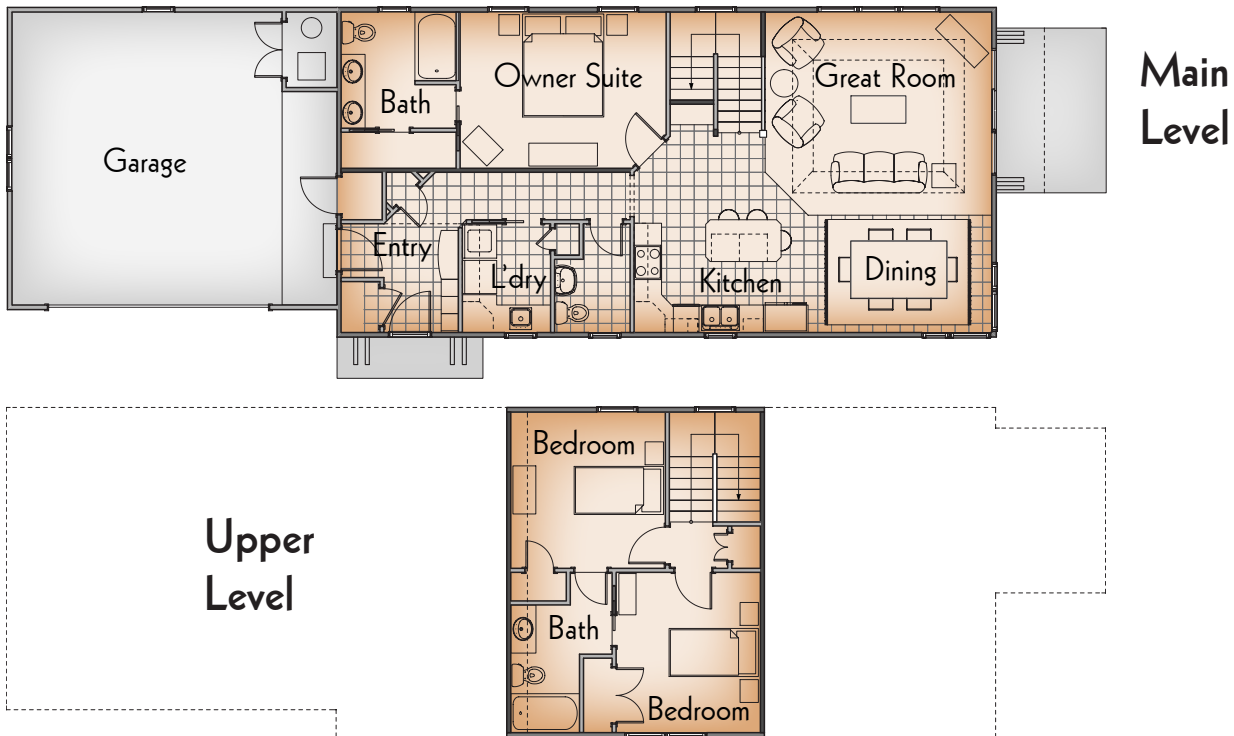

### Main Level Features

- Kitchen with Island
- Great Room
- Dining
- Owner Suite with Bath
- Laundry Room
- Two-stall Garage
- Covered Porch

### Upper Level Features

- Two Bedrooms
- Full Bath

### Finished Square Footage

Main level	1152
Upper Level	450

### Dimensions

Overall Width	24 ft.
Overall Depth	70 ft.