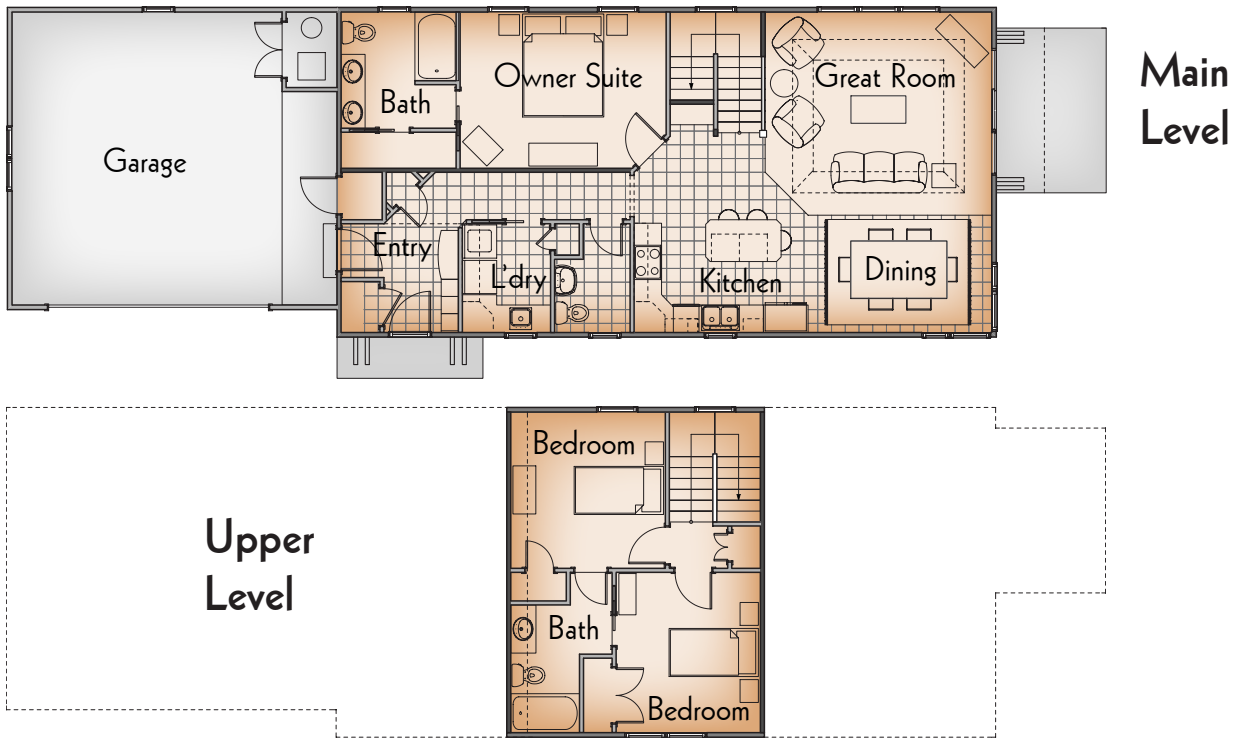

BayHome

Canterbury Shingle A ON GRADE

Main Level Features

- Kitchen with Island
- Great Room
- Dining
- Owner Suite with Bath
- Laundry Room
- Two-stall Garage
- Covered Porch

Upper Level Features

- Two Bedrooms
- Full Bath

Finished Square Footage

Main level	1152
Upper Level	450

Dimensions

Overall Width	24 ft.
Overall Depth	70 ft.