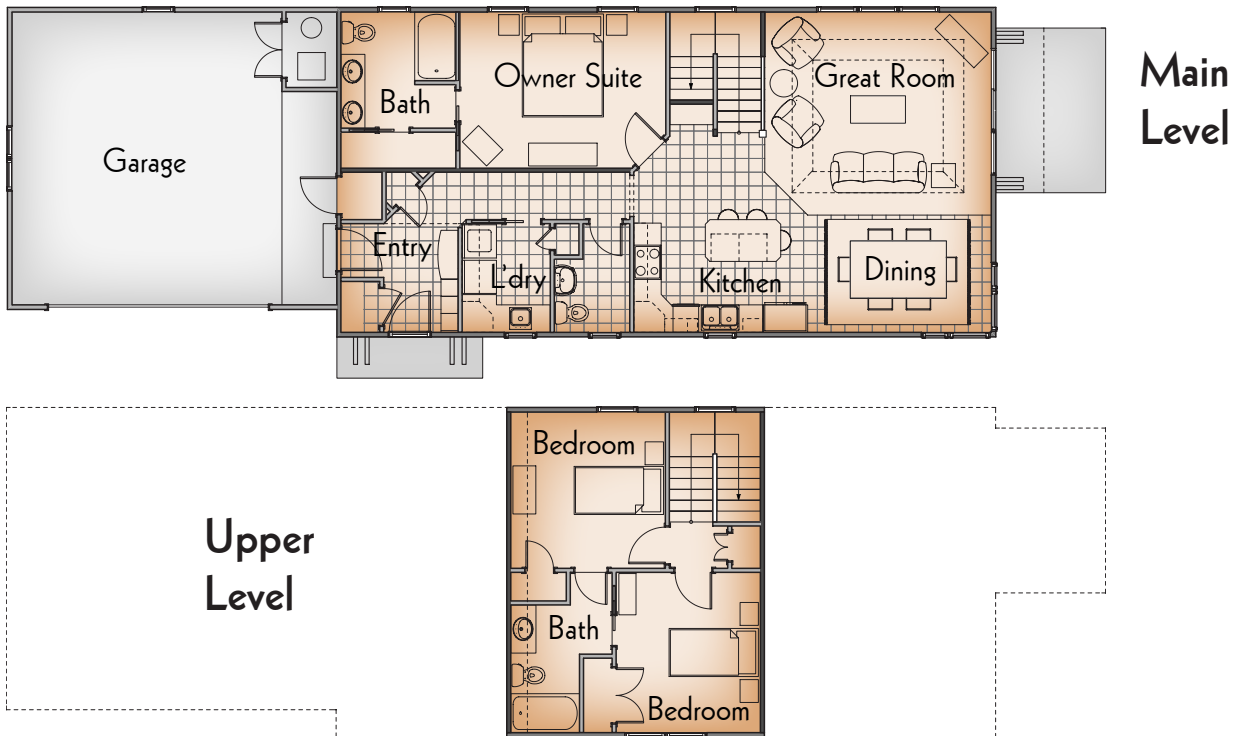

### Main Level Features

- Kitchen with Island
- Great Room
- Dining
- Owner Suite with Bath
- Laundry Room
- Two-stall Garage
- Covered Porch

### Upper Level Features

- Two Bedrooms
- Full Bath

### Finished Square Footage

Main level	1152
Upper Level	450

### Dimensions

Overall Width	24 ft.
Overall Depth	70 ft.