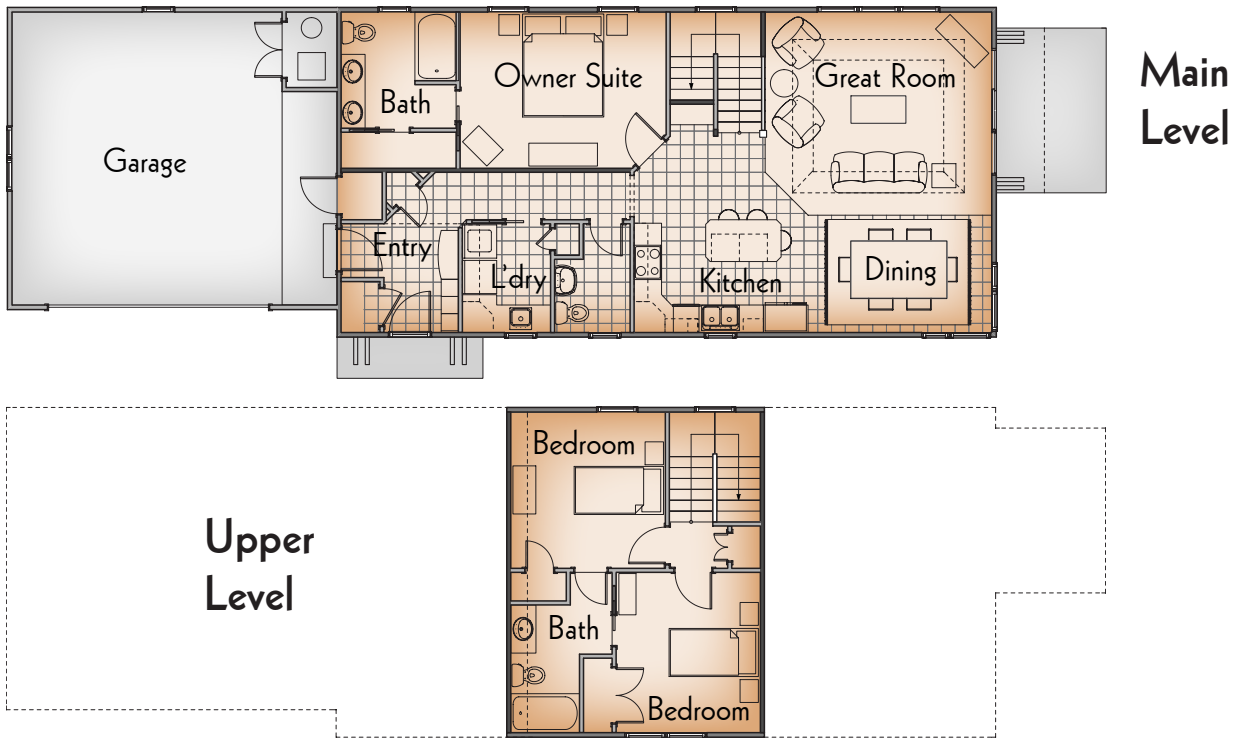

BayHome

Canterbury Timberframe A ON GRADE

Main Level Features	Upper Level Features	Finished Square Footage	Dimensions
<ul style="list-style-type: none"> • Kitchen with Island • Great Room • Dining • Owner Suite with Bath • Laundry Room • Two-stall Garage • Covered Porch 	<ul style="list-style-type: none"> • Two Bedrooms • Full Bath 	Main level 1152 Upper Level 450	Overall Width 24 ft. Overall Depth 70 ft.