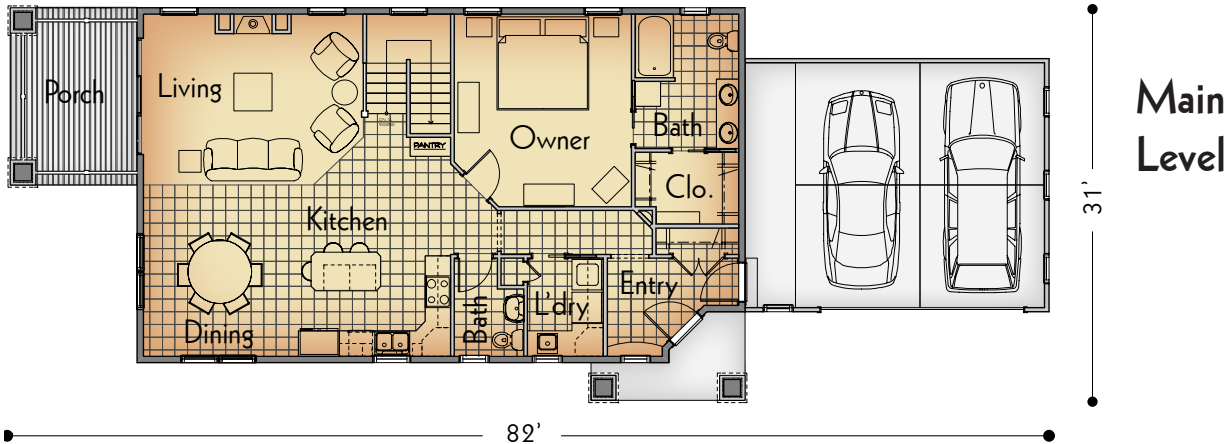

## Carnegie LOWER LEVEL WALKOUT

### Main Level Features

- Kitchen with Island
- Great Room
- Dining
- Owner Suite with Bath and Walk-in Closet
- Laundry Room
- Two-stall Garage
- Covered Porch

### Optional Lower Level Features

- Two Bedrooms
- Full Bath
- Family Room
- Game Area with Built-in Refreshment Center

### Dimensions (w/ Porches)

- Overall Width 31 ft.
- Overall Depth 82 ft.