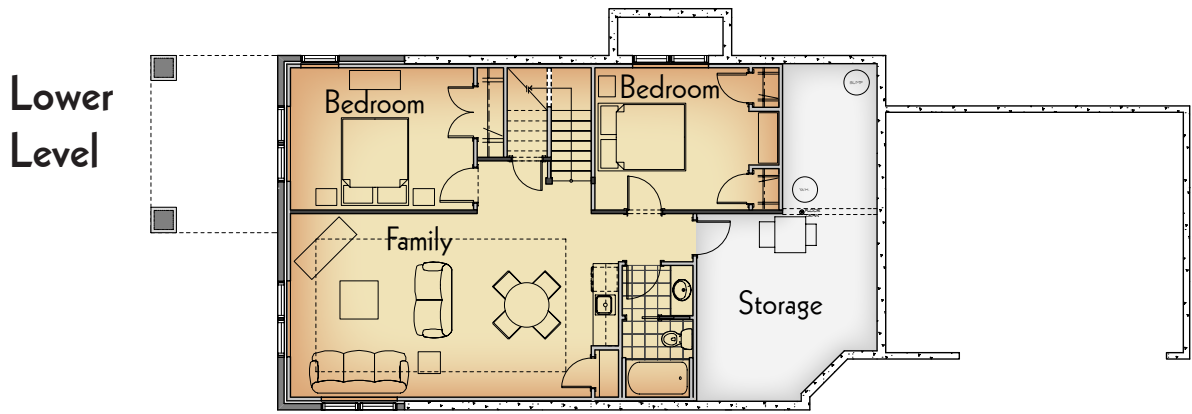

## Carnegie LOWER LEVEL WALKOUT

### Main Level Features

- Kitchen with Island
- Great Room
- Dining
- Owner Suite with Bath and Walk-in Closet
- Laundry Room
- Two-stall Garage
- Covered Porch

### Optional Lower Level Features

- Two Bedrooms
- Full Bath
- Family Room
- Game Area with Built-in Refreshment Center

### Dimensions (w/ Porches)

- Overall Width 31 ft.
- Overall Depth 82 ft.