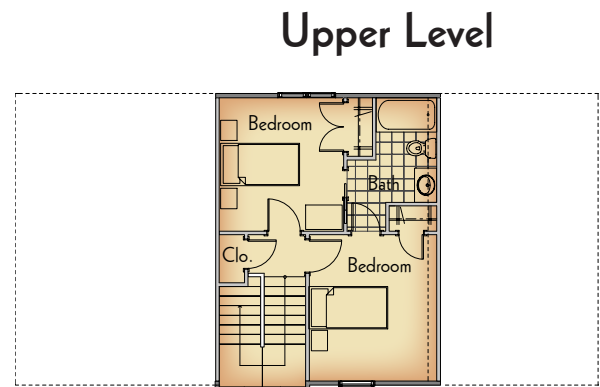

Cottage Home

Cascade

Main Level Features

- Kitchen with Curved Island
- Great Room with Fireplace
- Screen Porch
- Dining Area
- Owner Suite with Bath, Walk-in Closet
- Half Bath
- Laundry Room

Lower Level Features

- One Bedroom
- Family Room with Game Area
- Full Bath
- Storage/Mechanical Room

Upper Level Features

- Two Additional Bedrooms
- Shared Full Bath

Finished Square Footage

Main Level	1152
Lower Level	897
Upper Level	449
Screen Porch	231
Decks/Porches	450

Dimensions (w/ Porches)

Overall Width	58 ft.
Overall Depth	42 ft.