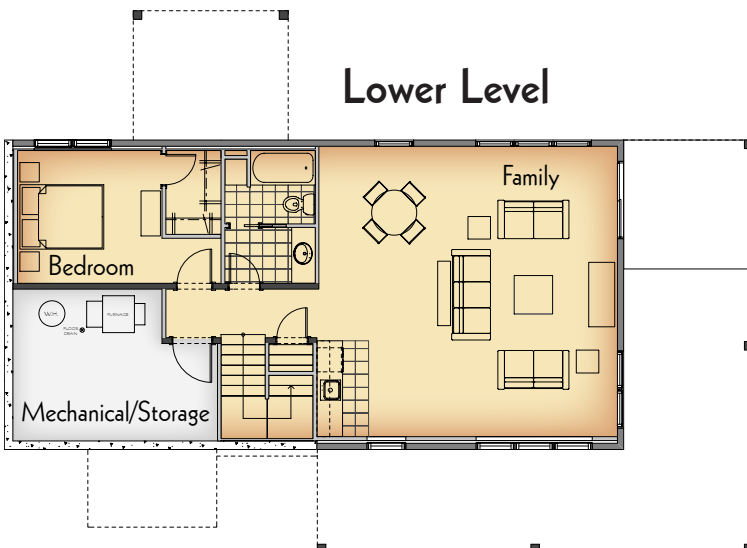

Cottage Home

Cascade

Main Level Features

- Kitchen with Curved Island
- Great Room with Fireplace
- Screen Porch
- Dining Area
- Owner Suite with Bath, Walk-in Closet
- Half Bath
- Laundry Room

Lower Level Features

- One Bedroom
- Family Room with Game Area
- Full Bath
- Storage/Mechanical Room

Upper Level Features

- Two Additional Bedrooms
- Shared Full Bath

Finished Square Footage

Main Level	1152
Lower Level	897
Upper Level	449
Screen Porch	231
Decks/Porches	450

Dimensions (w/ Porches)

Overall Width	58 ft.
Overall Depth	42 ft.