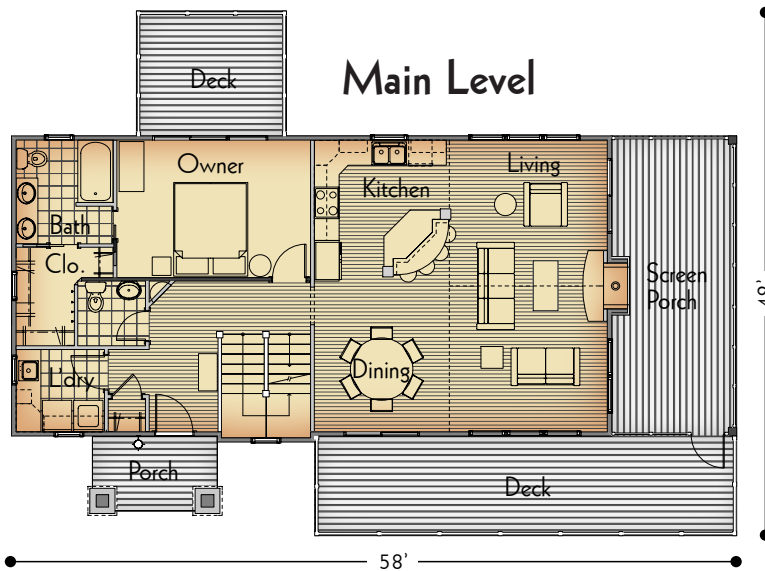

Cottage Home

Cascade

Main Level Features

- Kitchen with Curved Island
- Great Room with Fireplace
- Screen Porch
- Dining Area
- Owner Suite with Bath, Walk-in Closet
- Half Bath
- Laundry Room

Lower Level Features

- One Bedroom
- Family Room with Game Area
- Full Bath
- Storage/Mechanical Room

Upper Level Features

- Two Additional Bedrooms
- Shared Full Bath

Finished Square Footage

Main Level	1152
Lower Level	897
Upper Level	449
Screen Porch	231
Decks/Porches	450

Dimensions (w/ Porches)

Overall Width	58 ft.
Overall Depth	42 ft.