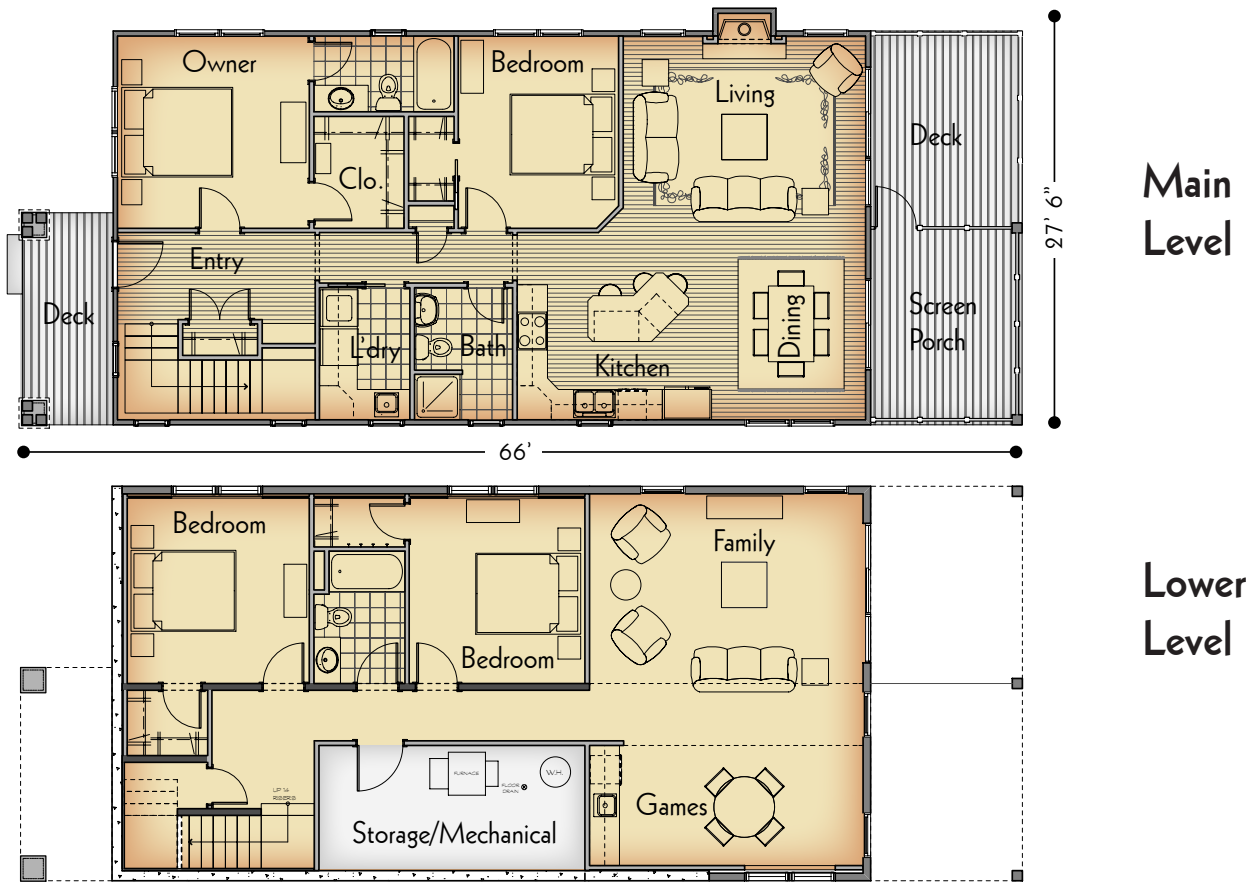

### Main Level Features

- Kitchen with Angled Island
- Great Room with Fireplace
- Screen Porch
- Dining Area
- Owner Suite with Bath, Walk-in Closet
- Bedroom with 3/4 Bath
- Laundry Room

### Lower Level Features

- Two Additional Bedrooms
- Family Room with Game Area
- Full Bath
- Storage/Mechanical Room

### Finished Square Footage

Main Level	1300
Lower Level	1068
Screen Porch	130
Decks	214

### Dimensions (w/ Porches)

Overall Width	27 ft.
Overall Depth	66 ft.