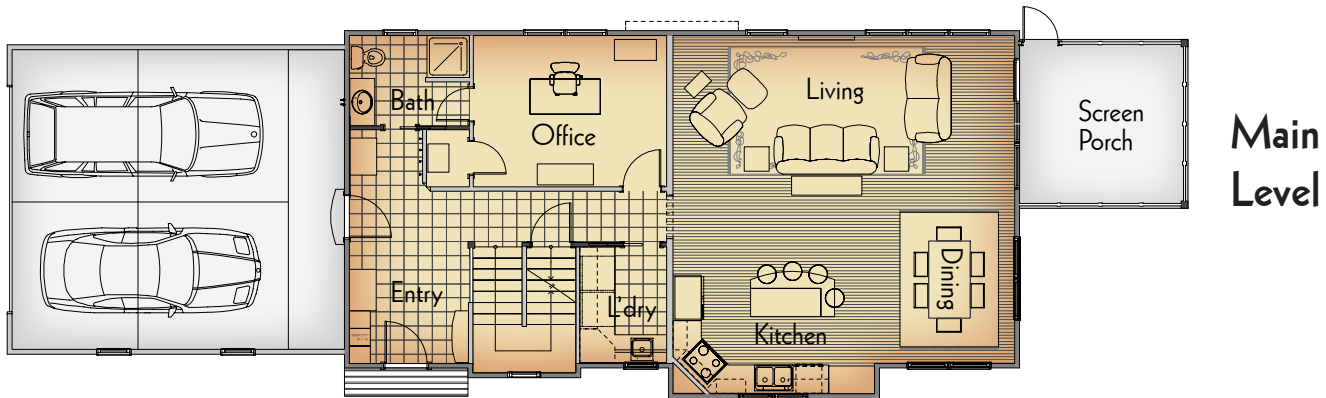

Cottage Home

Dune Grass

Main Level Features

- Kitchen with Large Island
- Great Room with Adjacent Screen Porch
- Dining Area
- Home Office with 3/4 Bath
- Laundry Room
- Two-stall Garage

Upper Level Features

- Owner Suite with Bath, Walk-in Closet and Private Deck
- Two Additional Bedrooms
- Full Bath
- Large Bonus Room

Finished Square Footage

Main level	1157
Upper Level	1162
Bonus Room	390
Total	2709

Dimensions (w/o Porch)

Overall Width	26 ft.
Overall Depth	72 ft.