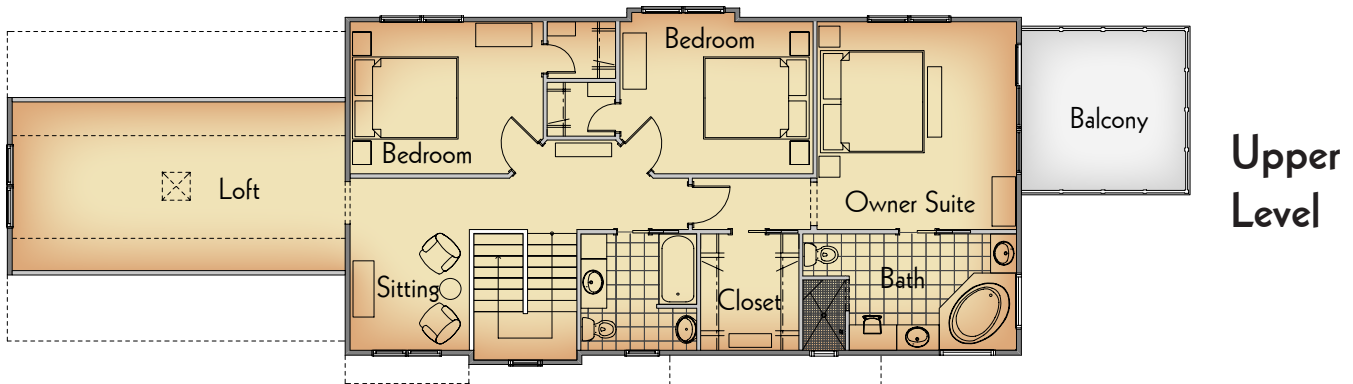

Cottage Home

Dune Grass

Main Level Features

- Kitchen with Large Island
- Great Room with Adjacent Screen Porch
- Dining Area
- Home Office with 3/4 Bath
- Laundry Room
- Two-stall Garage

Upper Level Features

- Owner Suite with Bath, Walk-in Closet and Private Deck
- Two Additional Bedrooms
- Full Bath
- Large Bonus Room

Finished Square Footage

Main level	1157
Upper Level	1162
Bonus Room	390
Total	2709

Dimensions (w/o Porch)

Overall Width	26 ft.
Overall Depth	72 ft.