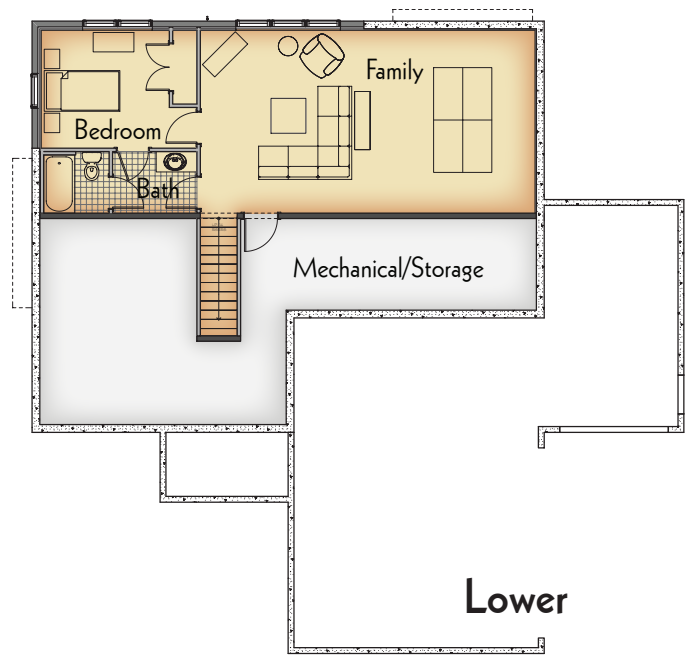

Family Home

Edgemont

Main Level Features

- Kitchen
- Great Room
- Dining
- Laundry
- Owner Suite, Bath & Walk-in Closets
- Additional Bedroom with Full Bath
- Three-stall Split Garage

Lower Level Features

- Family Room
- Bedroom with Full Bath
- Storage/Mechanical Room

Square Footage

Main Level
Lower Level

1372
688

Dimensions

Overall Width 58 ft.
Overall Depth 56 ft.