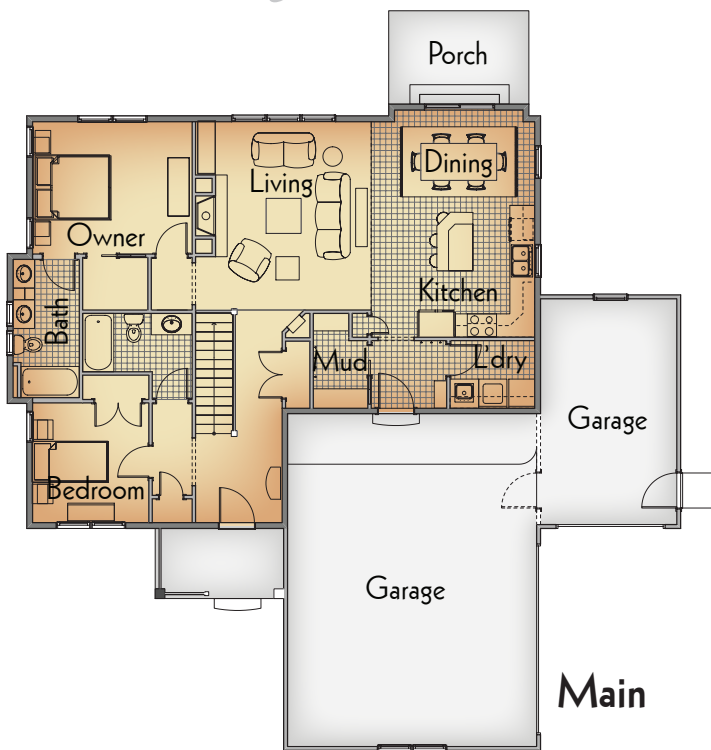

Family Home

Edgemont

Main Level Features

- Kitchen
- Great Room
- Dining
- Laundry
- Owner Suite, Bath & Walk-in Closets
- Additional Bedroom with Full Bath
- Three-stall Split Garage

Lower Level Features

- Family Room
- Bedroom with Full Bath
- Storage/Mechanical Room

Square Footage

Main Level
Lower Level

1372
688

Dimensions

Overall Width 58 ft.
Overall Depth 56 ft.