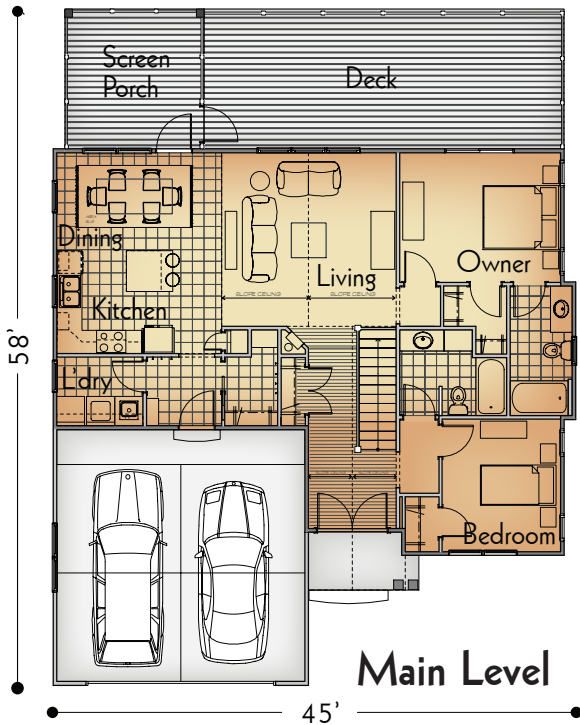

Cottage Home

Flagler

Main Level Features

- Kitchen with Island
- Great Room with Vaulted Ceiling
- Dining Area
- Owner Suite with Full Bath
- Second Bedroom
- Full Bath
- Laundry Room
- Screen Porch

Loft Level Features

- Bunk Space
- Optional Full Bath

Lower Level Features

- Two Bedrooms
- Full Bath
- Family Room

Square Footage

Main Level	1297
Lower Level	988
Total	2285

Dimensions (w/ Deck)

Overall Width	45 ft.
Overall Depth	58 ft.