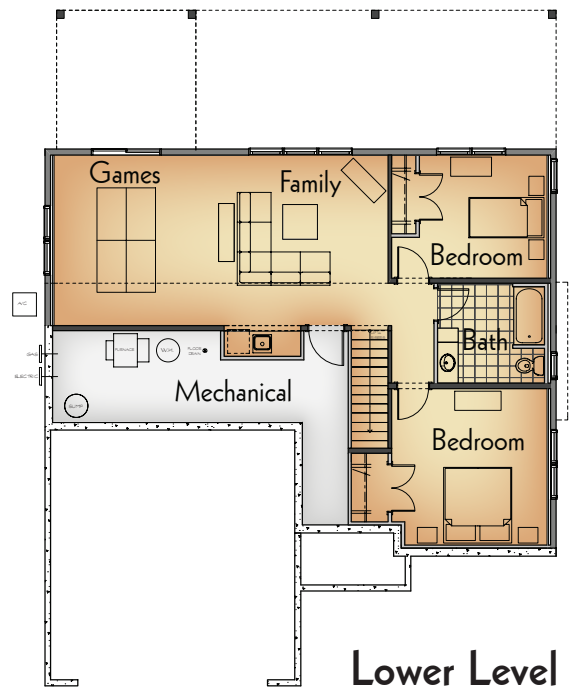

Cottage Home

Flagler

Main Level Features

- Kitchen with Island
- Great Room with Vaulted Ceiling
- Dining Area
- Owner Suite with Full Bath
- Second Bedroom
- Full Bath
- Laundry Room
- Screen Porch

Loft Level Features

- Bunk Space
- Optional Full Bath

Lower Level Features

- Two Bedrooms
- Full Bath
- Family Room

Square Footage

Main Level	1297
Lower Level	988
Total	2285

Dimensions (w/ Deck)

Overall Width	45 ft.
Overall Depth	58 ft.