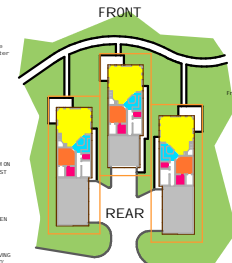

BayHome Design Criteria
(Shown are 12' Wide BayHomes)

- Private Drive
  20' Wide 1 - 4' Home rear yard
  22' Wide 5 - 8' Home rear yard
  24' Wide 9' Home rear yard
  18' Wide at end of driveway