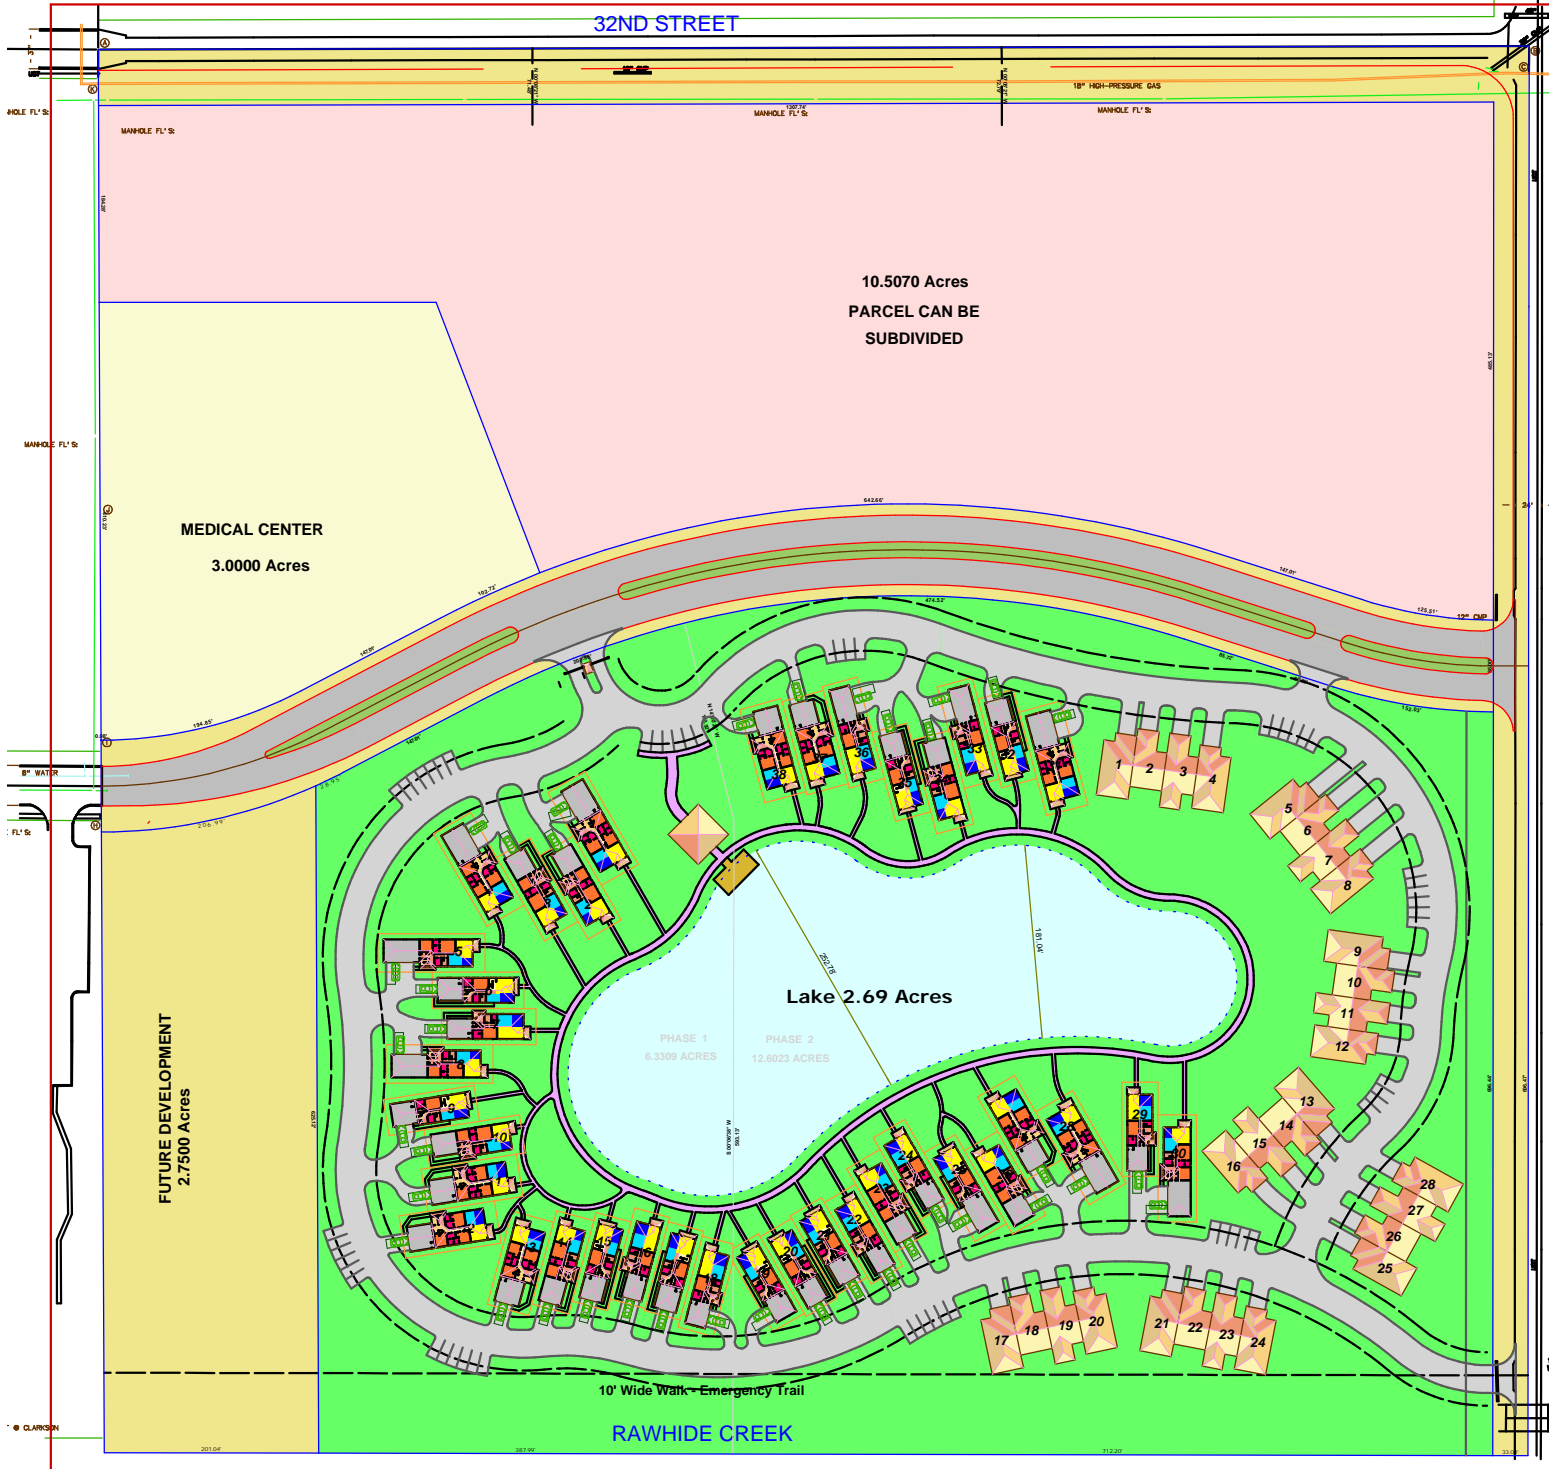

32ND STREET

MANHOLE FL'S

- DINING
- KITCHEN
- LIVING
- BEDROOM
- BATH
- GARAGE

LEGEND:

Total Site Area	40.4508 Acres
Area of The Bays	18.9332 Acres
Total Number of Units	66
Townhomes	28
BayHomes	38
Total Area of Private Drives	3.0858 Acres
Total Area of Walkway Shown	0.3675 Acres (not incl drive to porch)
Total Area in Rooftop Shown	2.8392 Acres
Total Impervious Surface	6.2925 Acres (33%)