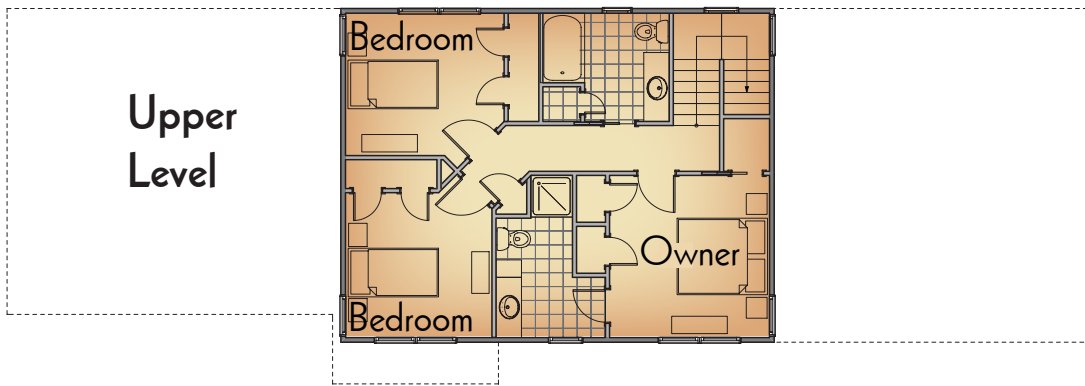

# Gilmore Colonial A

ON GRADE

**Main Level Features**

- Kitchen with Island
- Great Room
- Office/Den
- Dining
- Laundry Room
- Two-stall Garage
- Covered Porch

**Upper Level Features**

- Owner Suite with Bath and His and Her Closets
- Two Bedrooms
- Full Bath

**Finished Square Footage**

Main level	1104
Upper Level	748

**Dimensions**

Overall Width	24 ft.
Overall Depth	70 ft.