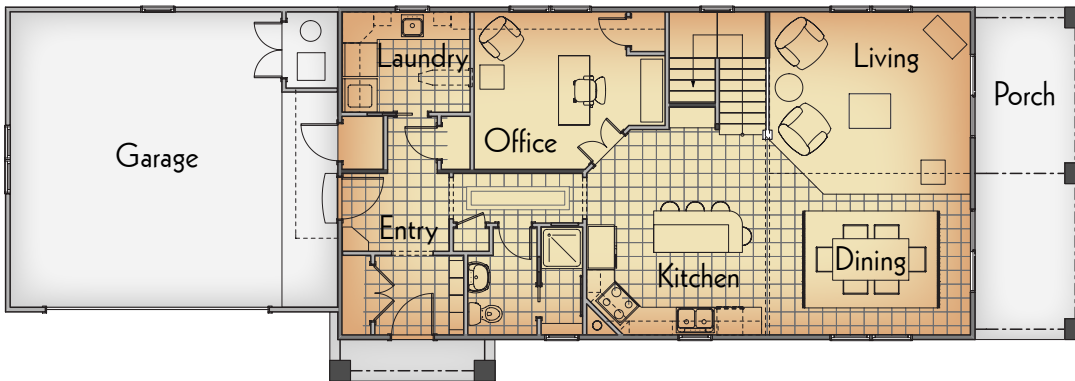

# Gilmore Colonial A

ON GRADE

**Main Level Features**

- Kitchen with Island
- Great Room
- Office/Den
- Dining
- Laundry Room
- Two-stall Garage
- Covered Porch

**Upper Level Features**

- Owner Suite with Bath and His and Her Closets
- Two Bedrooms
- Full Bath

**Finished Square Footage**

Main level	1104
Upper Level	748

**Dimensions**

Overall Width	24 ft.
Overall Depth	70 ft.