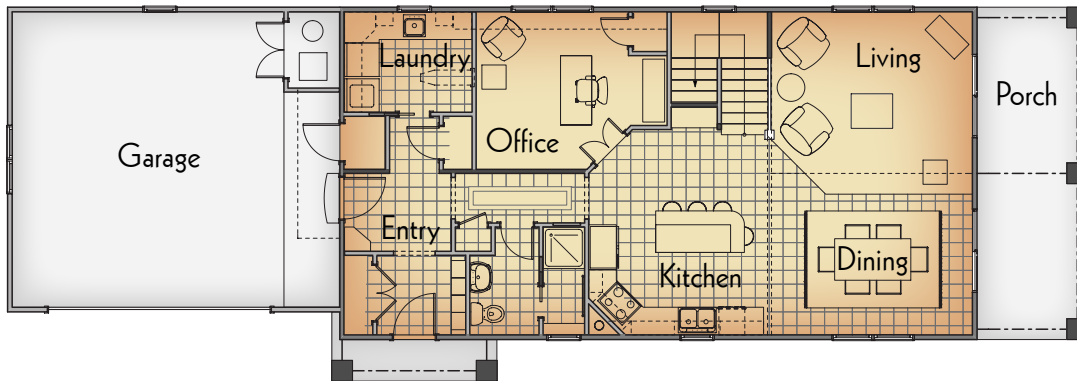

BayHome

Gilmore Shingle A

SLAB ON GRADE

Main Level

Upper Level

Main Level Features

- Kitchen with Island
- Great Room
- Office/Den
- Dining
- Laundry Room
- Two-stall Garage
- Covered Porch

Upper Level Features

- Owner Suite with Bath and His and Her Closets
- Two Bedrooms
- Full Bath

Finished Square Footage

Main level	1104
Upper Level	748

Dimensions

Overall Width	24 ft.
Overall Depth	70 ft.