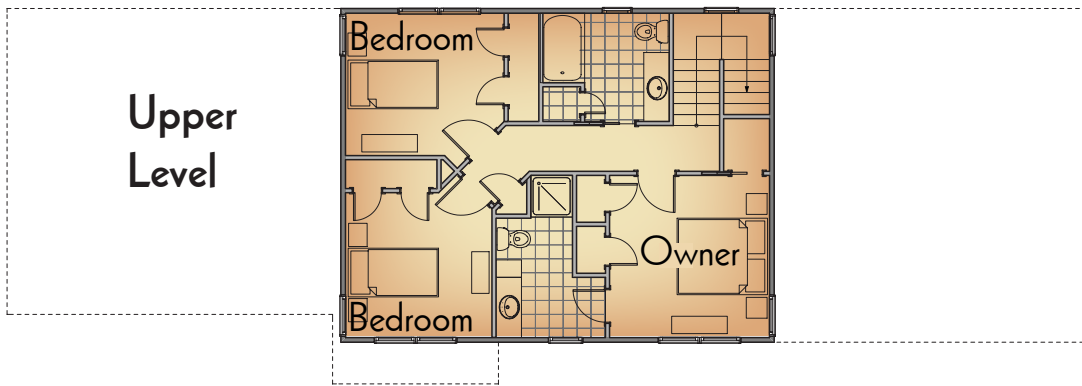

BayHome

Gilmore Shingle A

SLAB ON GRADE

Main Level

Upper Level

Main Level Features

- Kitchen with Island
- Great Room
- Office/Den
- Dining
- Laundry Room
- Two-stall Garage
- Covered Porch

Upper Level Features

- Owner Suite with Bath and His and Her Closets
- Two Bedrooms
- Full Bath

Finished Square Footage

Main level	1104
Upper Level	748

Dimensions

Overall Width	24 ft.
Overall Depth	70 ft.