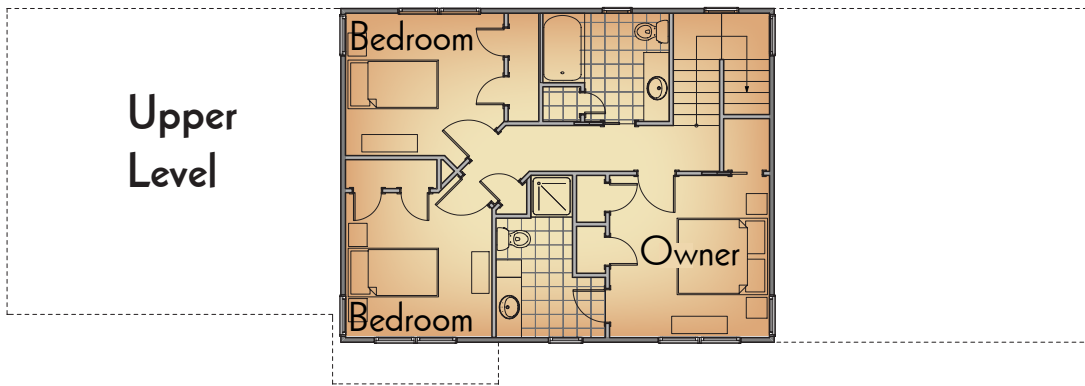

BayHome

Gilmore Timberframe A

SLAB ON GRADE

Main Level Features

- Kitchen with Island
- Great Room
- Office/Den
- Dining
- Laundry Room
- Two-stall Garage
- Covered Porch

Upper Level Features

- Owner Suite with Bath and His and Her Closets
- Two Bedrooms
- Full Bath

Finished Square Footage

Main level	1104
Upper Level	748

Dimensions

Overall Width	24 ft.
Overall Depth	70 ft.