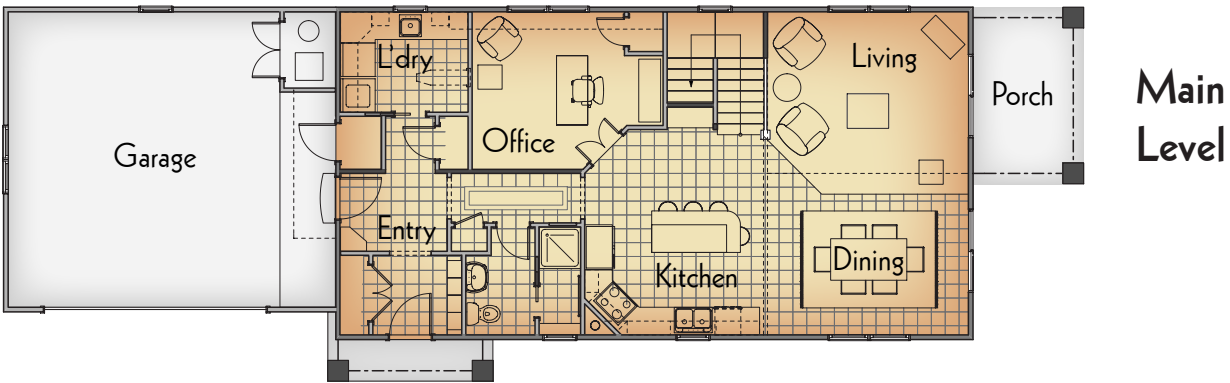

BayHome

Gilmore Timberframe A

SLAB ON GRADE

Main Level Features

- Kitchen with Island
- Great Room
- Office/Den
- Dining
- Laundry Room
- Two-stall Garage
- Covered Porch

Upper Level Features

- Owner Suite with Bath and His and Her Closets
- Two Bedrooms
- Full Bath

Finished Square Footage

Main level	1104
Upper Level	748

Dimensions

Overall Width	24 ft.
Overall Depth	70 ft.