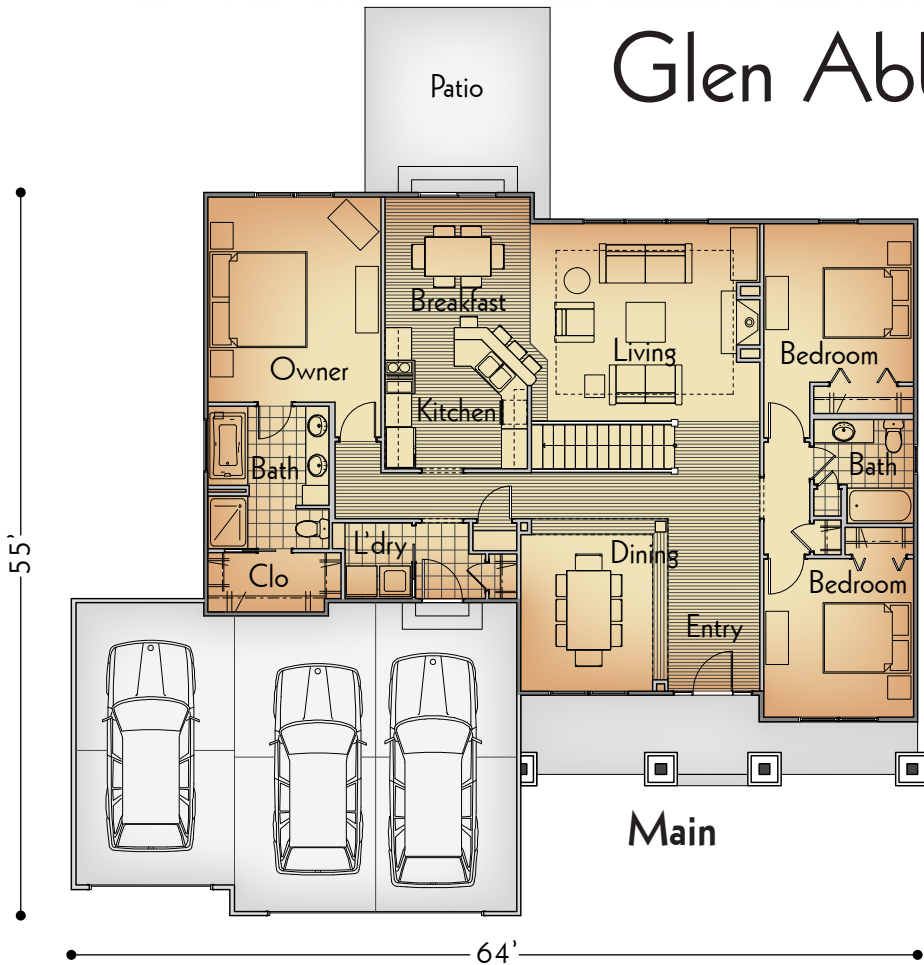

Glen Abbey - Colonial B

Family Home

Main Level Features

- Entry Hall
- Formal Dining Room
- Kitchen with Breakfast Bar
- Everyday Dining Area
- Living Room with Fireplace
- Laundry Room
- Owner Suite, Bath & Walk-in Closet
- Two Bedrooms with Full Bath
- Three-stall Garage

Square Footage

Main Level 1861

Dimensions

Overall Width 64 ft.
Overall Depth 55 ft.