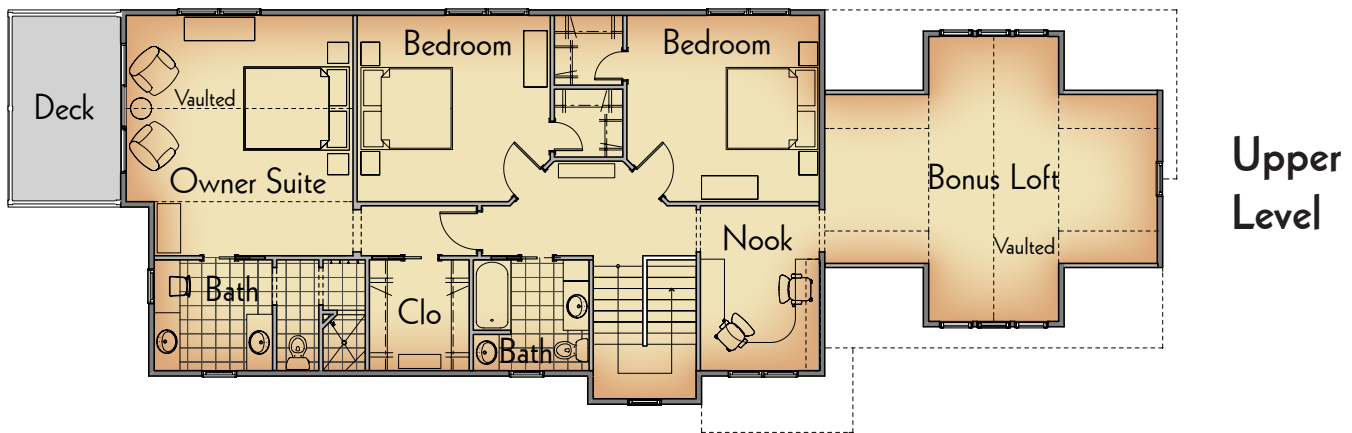

### Main Level Features

- Kitchen with Island
- Great Room
- Dining
- Home Office with 3/4 Bath
- Laundry Room
- Two-stall Garage
- Covered Porch

### Upper Level Features

- Owner Suite with Bath, Walk-in Closet and Private Deck
- Two Additional Bedrooms
- Full Bath
- Large Bonus Room

### Finished Square Footage

Main level	1299
Upper Level	1682
<b>Total</b>	<b>2981</b>

### Dimensions

Overall Width	27 ft.
Overall Depth	76 ft.