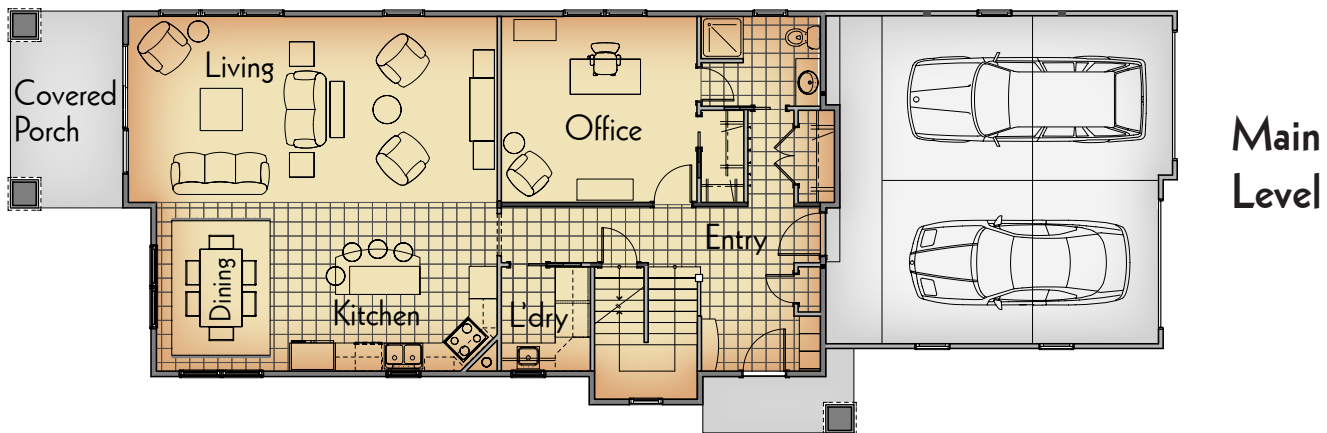

### Main Level Features

- Kitchen with Island
- Great Room
- Dining
- Home Office with 3/4 Bath
- Laundry Room
- Two-stall Garage
- Covered Porch

### Upper Level Features

- Owner Suite with Bath, Walk-in Closet and Private Deck
- Two Additional Bedrooms
- Full Bath
- Large Bonus Room

### Dimensions

Overall Width	27 ft.
Overall Depth	76 ft.