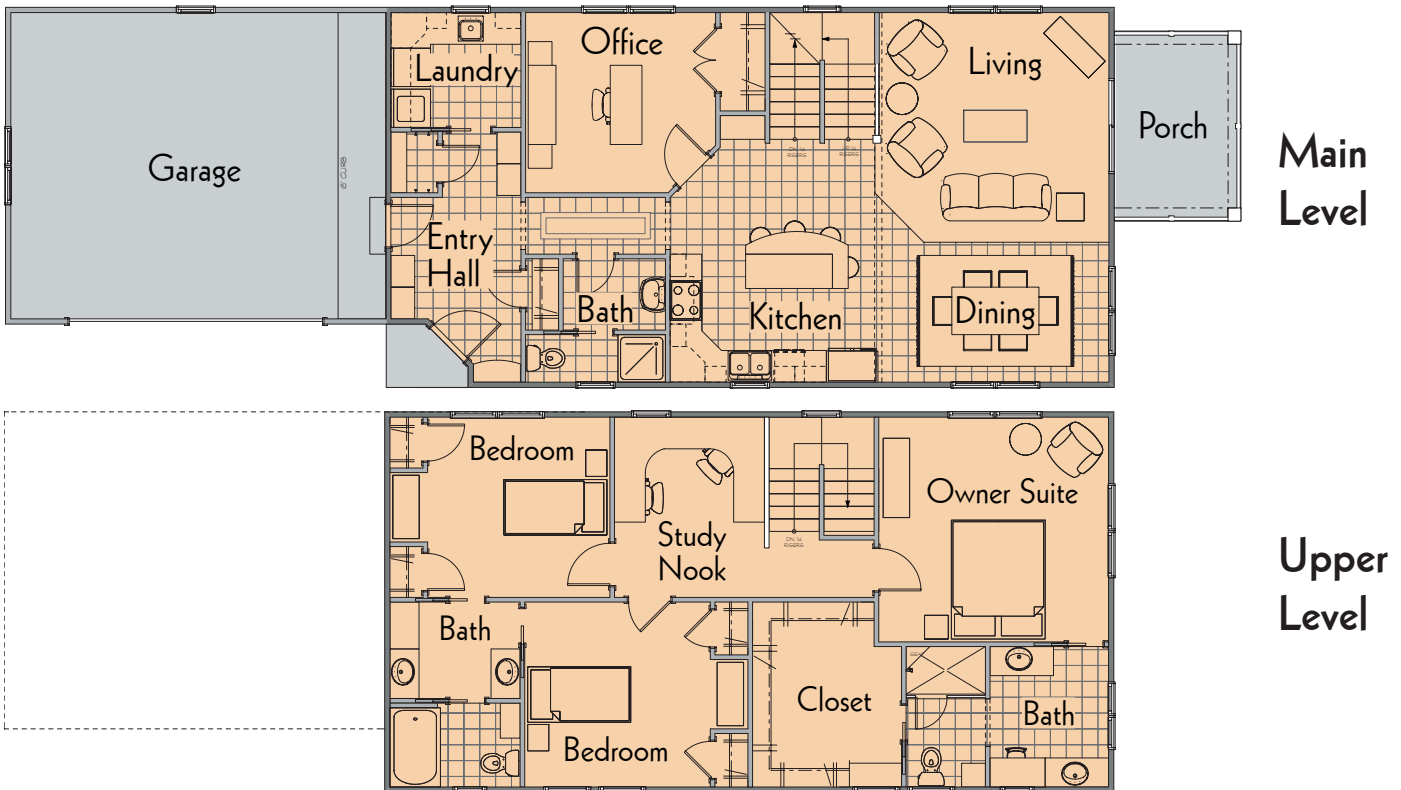

BayHome

Hartford Colonial A

SLAB ON GRADE

Main Level Features

- Kitchen with Island
- Great Room
- Office/Den
- Dining
- Laundry Room
- 3/4 Bath
- Two-stall Garage
- Covered Porch

Upper Level Features

- Owner Suite with Bath and Walk-in Closet
- Two Bedrooms
- Full Bath
- Study Nook

Finished Square Footage

Main level	1086
Upper Level	1104

Dimensions

Overall Width	24 ft.
Overall Depth	70 ft.