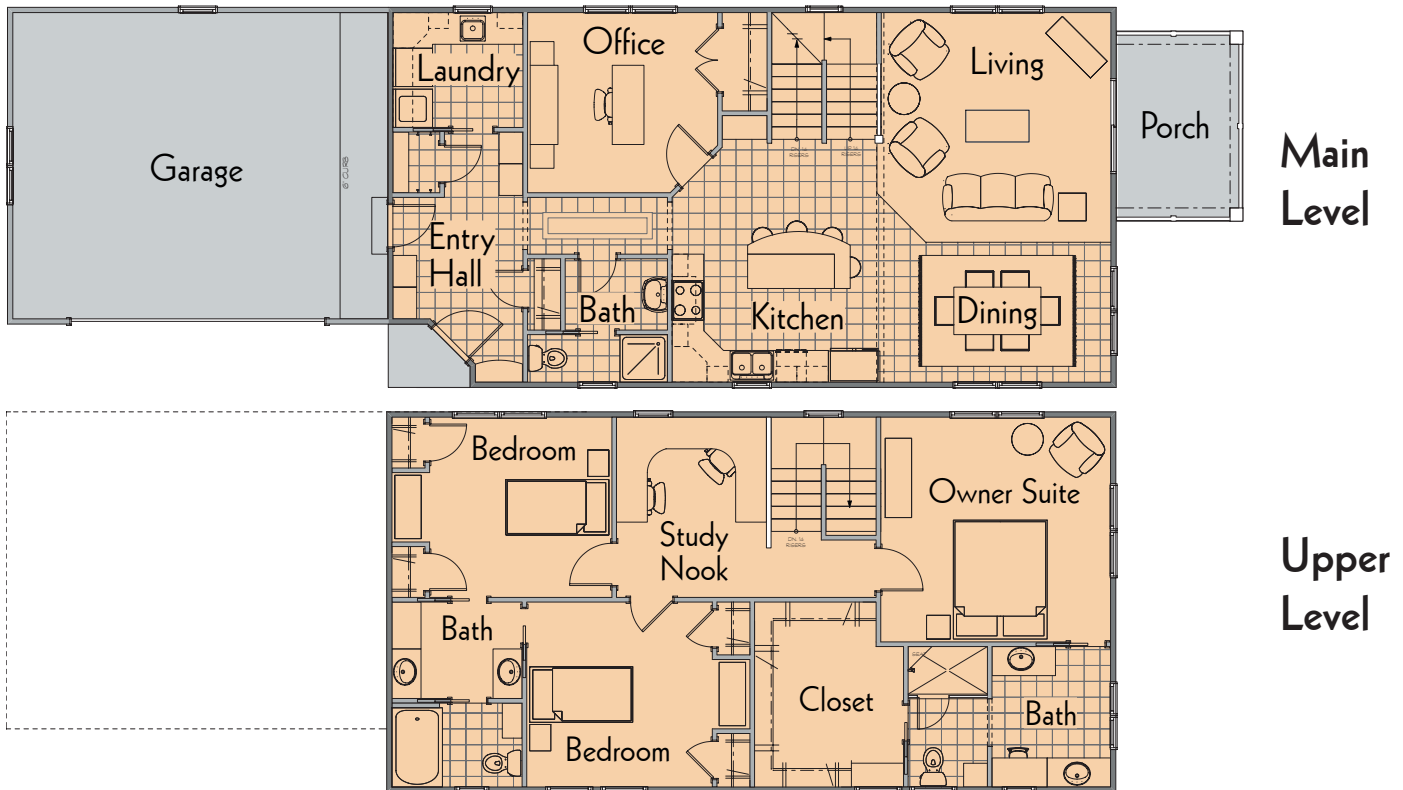

BayHome

Hartford Craftsman A

SLAB ON GRADE

Main Level Features

- Kitchen with Island
- Great Room
- Office/Den
- Dining
- Laundry Room
- 3/4 Bath
- Two-stall Garage
- Covered Porch

Upper Level Features

- Owner Suite with Bath and Walk-in Closet
- Two Bedrooms
- Full Bath
- Study Nook

Finished Square Footage

Main level	1086
Upper Level	1104

Dimensions

Overall Width	24 ft.
Overall Depth	70 ft.