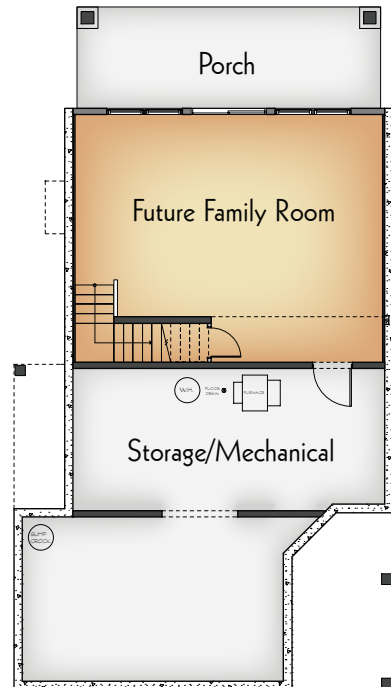

Cottage Home

Manistee

Loft Level

Main Level

Lower Level

Main Level Features

- Kitchen with Island
- Great Room with Vaulted Ceiling
- Dining Area
- Owner Suite with Full Bath
- Second Bedroom
- 3/4 Bath
- Laundry Closet

Loft Level Features

- Bedroom with Sitting Area
- Full Bath

Lower Level Features

- Family Room

Square Footage

Main Level	1147
Loft Level	318
Lower Level	535
Total	2000

Dimensions (w/ Deck)

Overall Width	54 ft.
Overall Depth	30 ft.