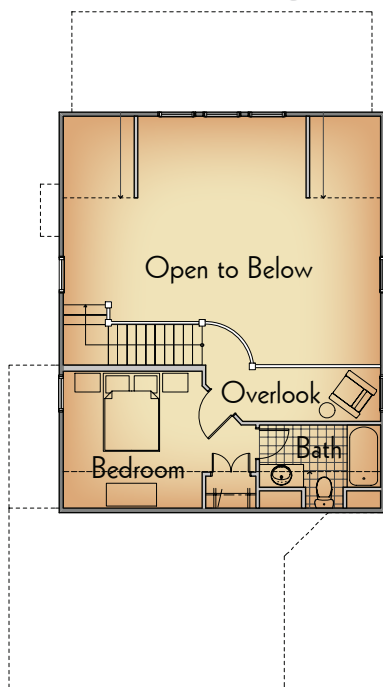

Cottage Home

Manistee

Loft Level

Main Level

Lower Level

Main Level Features

- Kitchen with Island
- Great Room with Vaulted Ceiling
- Dining Area
- Owner Suite with Full Bath
- Second Bedroom
- 3/4 Bath
- Laundry Closet

Loft Level Features

- Bedroom with Sitting Area
- Full Bath

Lower Level Features

- Family Room

Square Footage

Main Level	1147
Loft Level	318
Lower Level	535
Total	2000

Dimensions (w/ Deck)

Overall Width	54 ft.
Overall Depth	30 ft.