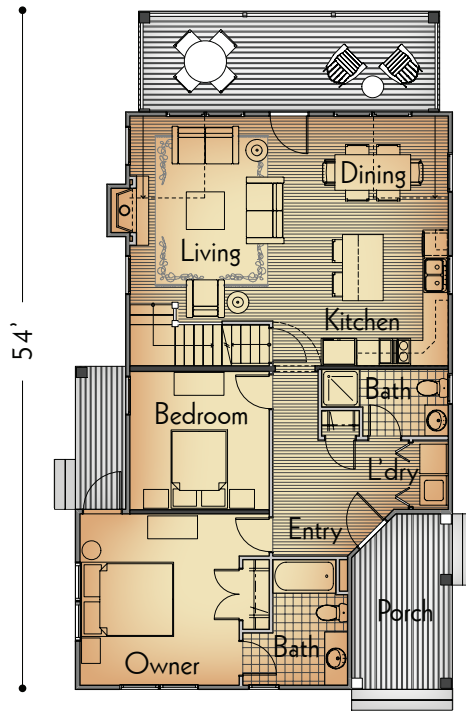

Cottage Home

Manistee

Loft Level

Main Level

Lower Level

Main Level Features

- Kitchen with Island
- Great Room with Vaulted Ceiling
- Dining Area
- Owner Suite with Full Bath
- Second Bedroom
- 3/4 Bath
- Laundry Closet

Loft Level Features

- Bedroom with Sitting Area
- Full Bath

Lower Level Features

- Family Room

Square Footage

Main Level	1147
Loft Level	318
Lower Level	535
Total	2000

Dimensions (w/ Deck)

Overall Width	54 ft.
Overall Depth	30 ft.