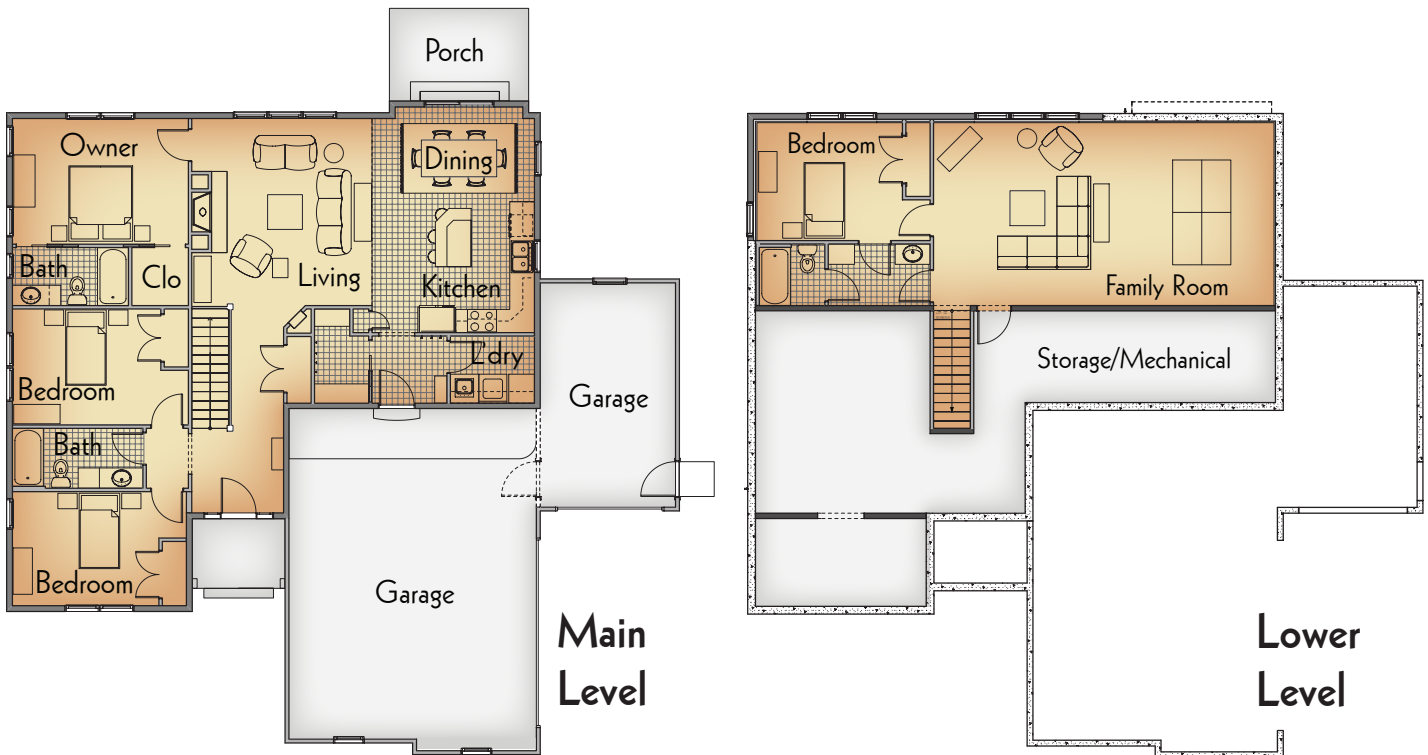

### Main Level Features

- Kitchen
- Great Room
- Dining
- Laundry
- Owner Suite, Bath & Walk-in Closets
- Two Add'l Bedrooms with Full Bath
- Three-stall Split Garage

### Lower Level Features

- Family Room
- Bedroom with Full Bath
- Storage/Mechanical Room

### Square Footage

Main Level	1541
Lower Level	<u>688</u>
Total	2229

### Dimensions

Overall Width	58 ft.
Overall Depth	56 ft.