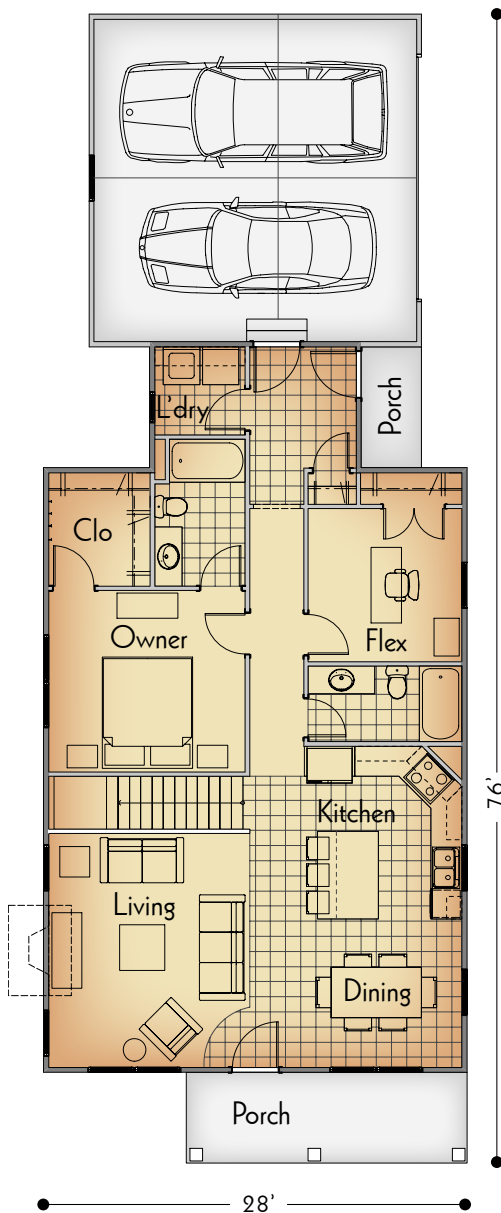

Middleton Colonial B

Porch Home

Main Level Features

- Kitchen with Large Island
- Living Room with Optional Fireplace
- Dining Area
- Laundry Room
- Owner Suite with Private Bath and Walk-in Closet
- Flex Room (Bedroom or Office)
- Full Bath
- Two-stall Garage
- Covered Front Porch

Lower Level Features

- Unfinished

Square Footage

Main Level 1232

Dimensions (w/ Porch)

Overall Width 28 ft.

Overall Depth 76 ft.

Main Level