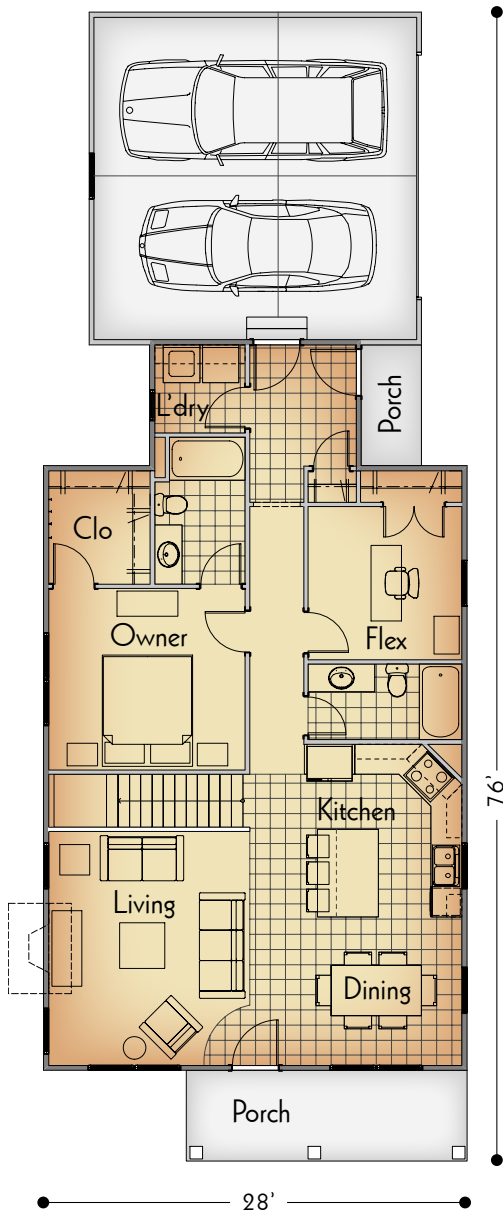

Middleton Farmhouse B

Porch Home

Main Level Features

- Kitchen with Large Island
- Living Room with Optional Fireplace
- Dining Area
- Laundry Room
- Owner Suite with Private Bath and Walk-in Closet
- Flex Room (Bedroom or Office)
- Full Bath
- Two-stall Garage
- Covered Front Porch

Lower Level Features

- Unfinished

Square Footage

Main Level 1232

Dimensions (w/ Porch)

Overall Width 28 ft.

Overall Depth 76 ft.

Main Level