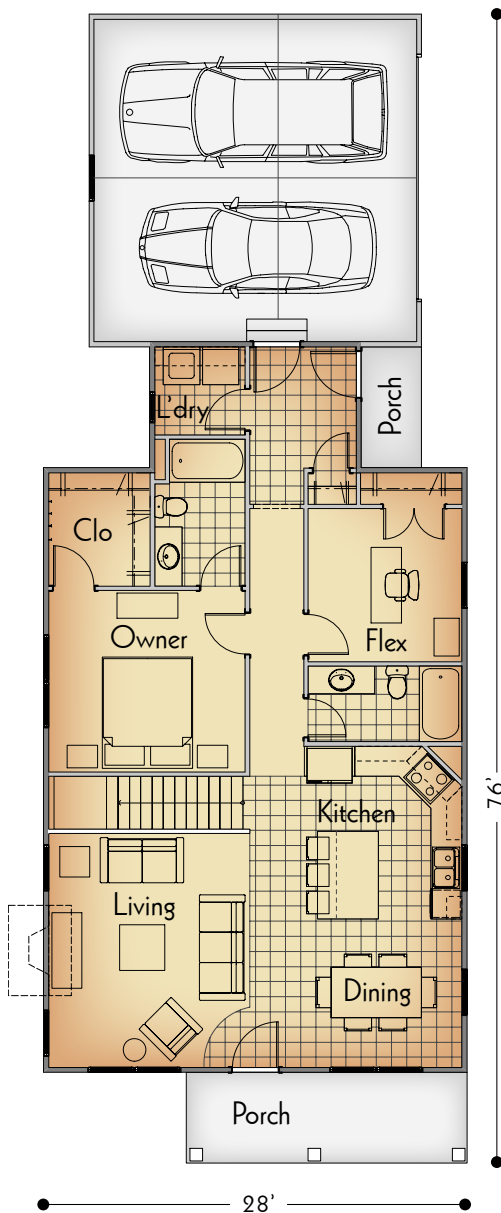

Middleton Shingle D

Porch Home

Main Level Features

- Kitchen with Large Island
- Living Room with Optional Fireplace
- Dining Area
- Laundry Room
- Owner Suite with Private Bath and Walk-in Closet
- Flex Room (Bedroom or Office)
- Full Bath
- Two-stall Garage
- Covered Front Porch

Lower Level Features

- Unfinished

Square Footage

Main Level 1232

Dimensions (w/ Porch)

Overall Width 28 ft.

Overall Depth 76 ft.

Main Level