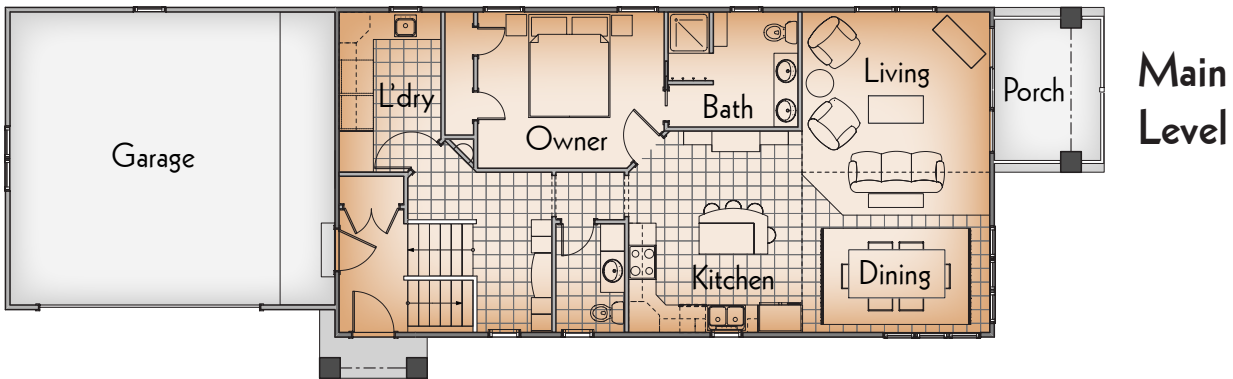

BayHome

Monroe Colonial A

BI-LEVEL

Main Level Features

- Kitchen with Island
- Great Room
- Dining
- Owner Suite with Bath
- Laundry Room
- Two-stall Garage
- Covered Porch

Lower Level Features

- Two Bedrooms
- Full Bath
- Family Room
- Game Area with Optional Refreshment Center

Finished Square Footage

Main Level	1152
Lower Level	1031

Dimensions

Overall Width	24 ft.
Overall Depth	70 ft.