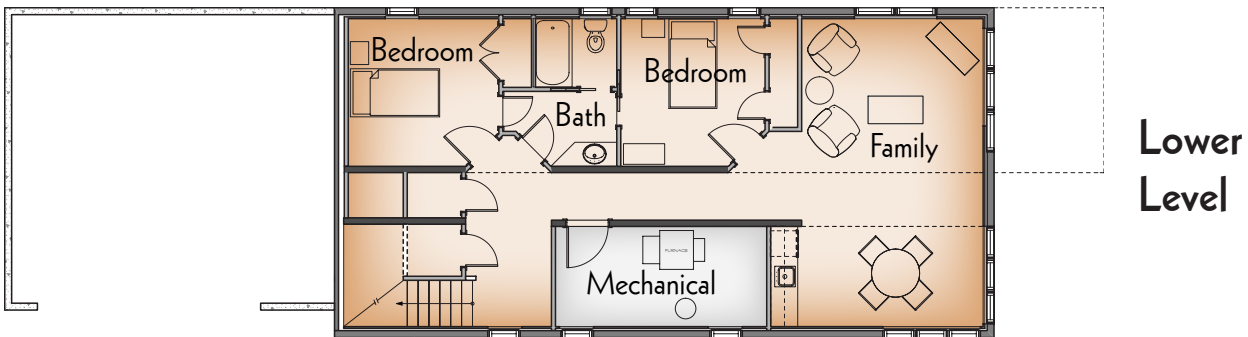

BayHome

Monroe Colonial A

BI-LEVEL

Main Level Features

- Kitchen with Island
- Great Room
- Dining
- Owner Suite with Bath
- Laundry Room
- Two-stall Garage
- Covered Porch

Lower Level Features

- Two Bedrooms
- Full Bath
- Family Room
- Game Area with Optional Refreshment Center

Finished Square Footage

Main Level	1152
Lower Level	1031

Dimensions

Overall Width	24 ft.
Overall Depth	70 ft.