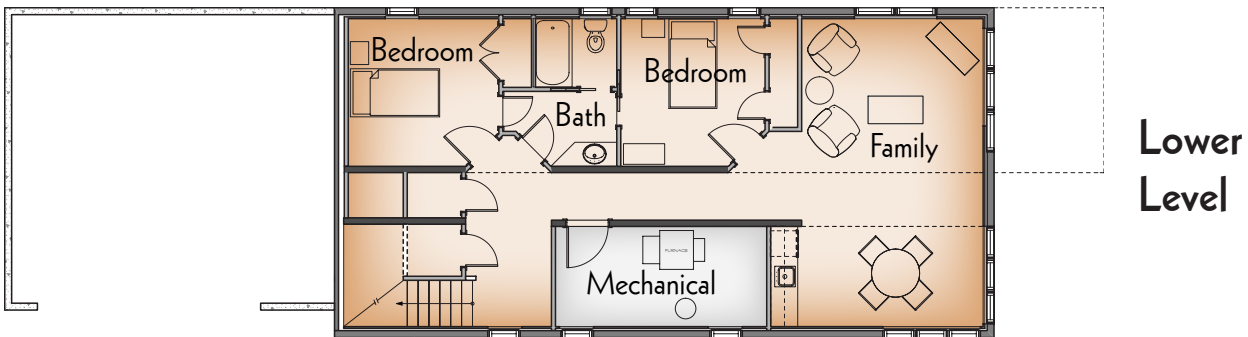

# Monroe Timberframe A

BI-LEVEL

**Main Level Features**

- Kitchen with Island
- Great Room
- Dining
- Owner Suite with Bath
- Laundry Room
- Two-stall Garage
- Covered Porch

**Lower Level Features**

- Two Bedrooms
- Full Bath
- Family Room
- Game Area with Optional Refreshment Center

**Finished Square Footage**

Main Level	1152
Lower Level	1031

**Dimensions**

Overall Width	24 ft.
Overall Depth	70 ft.