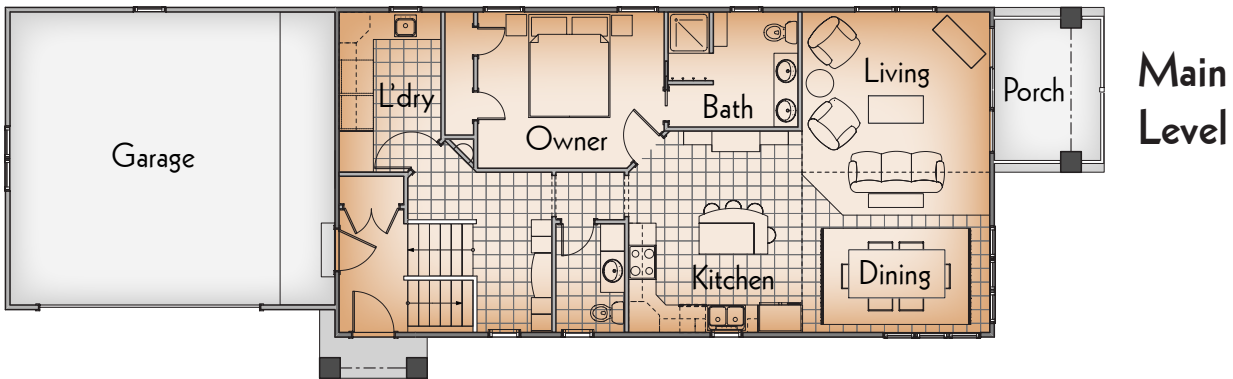

# Monroe Timberframe A

BI-LEVEL

**Main Level Features**

- Kitchen with Island
- Great Room
- Dining
- Owner Suite with Bath
- Laundry Room
- Two-stall Garage
- Covered Porch

**Lower Level Features**

- Two Bedrooms
- Full Bath
- Family Room
- Game Area with Optional Refreshment Center

**Finished Square Footage**

Main Level	1152
Lower Level	1031

**Dimensions**

Overall Width	24 ft.
Overall Depth	70 ft.