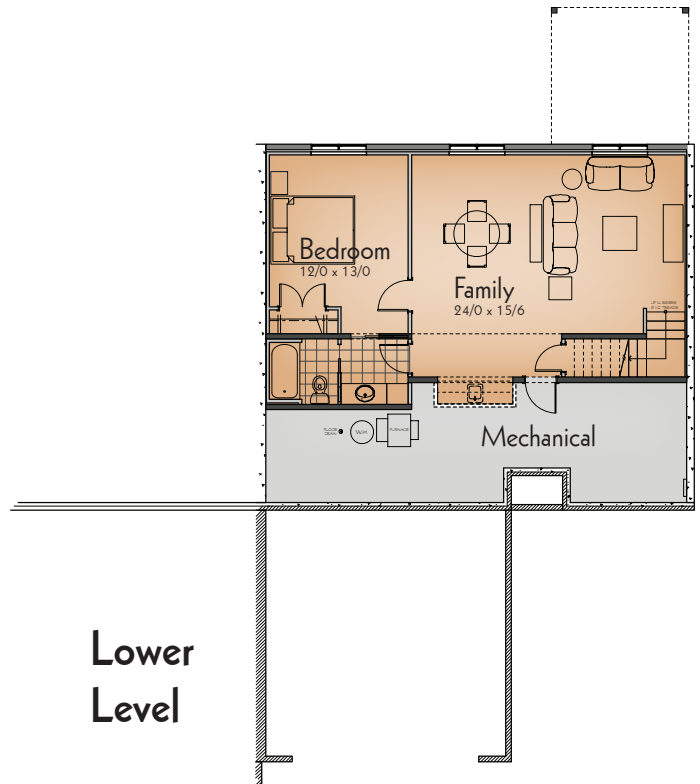

Connected Home

Petoskey Unit B

Main Level

Lower Level

Main Level Features

- Kitchen
- Great Room
- Den/Office
- Dining
- Laundry
- Half Bath
- Owner Suite with Bath and Walk-in Closets
- Two-stall Garage

Optional Lower Level Features

- Family Room
- Bedroom
- Full Bath
- Mechanical/Storage

Square Footage

Main level	1196
Lower Level	794

Dimensions

Unit Width	40 ft.
Unit Depth	62 ft.
Building Width	80 ft.
Building Depth	64 ft.