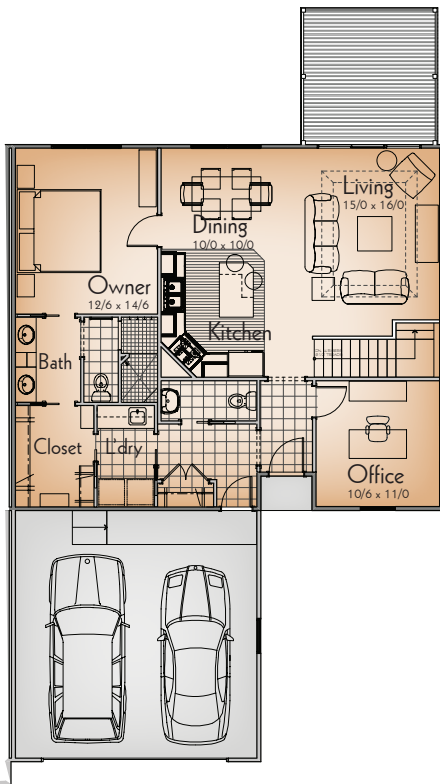

Connected Home

Petoskey Unit B

Main Level

Lower Level

Main Level Features

- Kitchen
- Great Room
- Den/Office
- Dining
- Laundry
- Half Bath
- Owner Suite with Bath and Walk-in Closets
- Two-stall Garage

Optional Lower Level Features

- Family Room
- Bedroom
- Full Bath
- Mechanical/Storage

Square Footage

Main level	1196
Lower Level	794

Dimensions

Unit Width	40 ft.
Unit Depth	62 ft.
Building Width	80 ft.
Building Depth	64 ft.