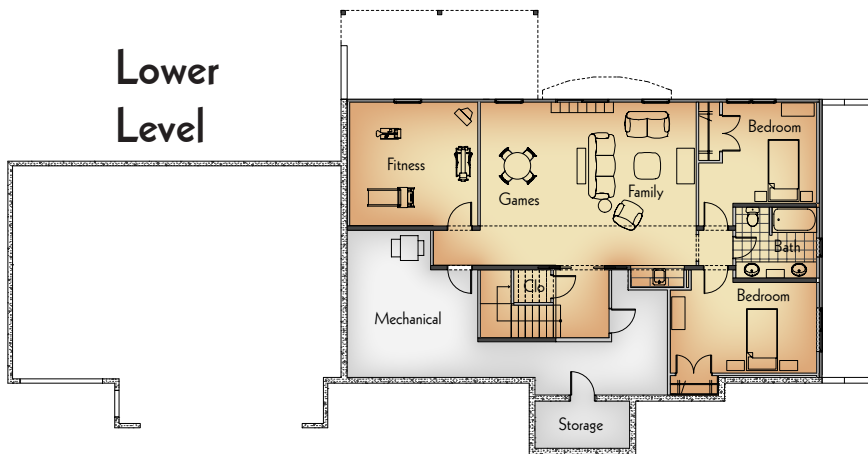

Family Home

Shearling

Main Level Features

- Wraparound Kitchen with Center Island
- Living Room with Fireplace and Dramatic Bow Window
- Dining Area with Direct Access to Deck
- Owner Suite with Large Bath & Walk-in Closets
- Office/Den
- Laundry Room
- Three-stall Garage

Lower Level Features

- Family Room with Fireplace
- Two Bedrooms
- Full Bath
- Game Room
- Mechanical Room

Square Footage

Main Level	1800
Lower Level	1220
Total	3020

Dimensions

Overall Width	92 ft.
Overall Depth	50 ft.