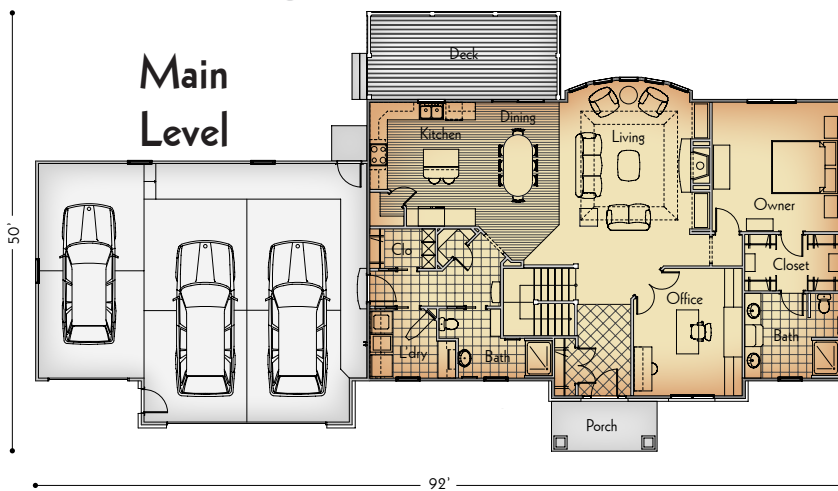

Family Home

Shearling

Main Level Features

- Wraparound Kitchen with Center Island
- Living Room with Fireplace and Dramatic Bow Window
- Dining Area with Direct Access to Deck
- Owner Suite with Large Bath & Walk-in Closets
- Office/Den
- Laundry Room
- Three-stall Garage

Lower Level Features

- Family Room with Fireplace
- Two Bedrooms
- Full Bath
- Game Room
- Mechanical Room

Square Footage

Main Level	1800
Lower Level	1220
Total	3020

Dimensions

Overall Width	92 ft.
Overall Depth	50 ft.