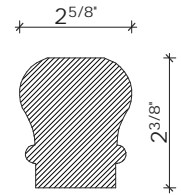

STAIR DETAIL

INTERIOR RAIL DETAILS

HANDRAIL
LJ6210 HANDRAIL
BY LJSMITH
www.ljsmith.net

BALUSTER
1 1/4" SQUARE
BY LJ SMITH
www.ljsmith.net

*OPTIONAL 1 1/4" SQUARE
BALUSTER WITH DADO

NO	DATE	ISSUE DESCRIPTION
1		
2		
3		
4		
5		
6		