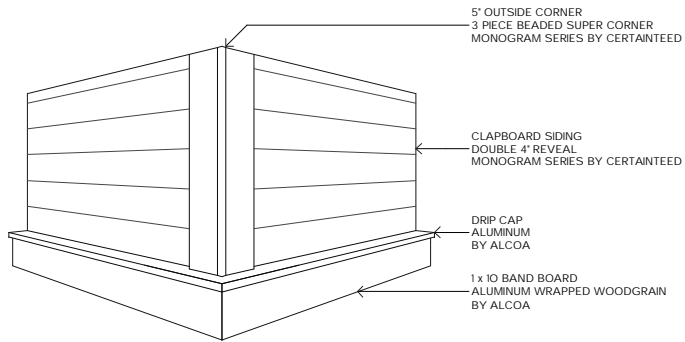

OUTSIDE CORNER DETAIL

OUTSIDE CORNER DETAIL

EXTERIOR SIDING DETAILS

SHAKE SIDING  
DOUBLE 7\"/>

BEADED SIDING  
SINGLE 6 1/2\"/>

CLAPBOARD SIDING  
DOUBLE 4\"/>

NO	DATE	ISSUE DESCRIPTION
1		
2		
3		
4		
5		
6		

**H o m e s c a p e**  
*d e s i g n g r o u p*  
 6250 Jupiter Avenue, Suite B  
 Belmont, NJ 07814  
 www.homeescapecommunities.com

EXTERIOR  
 SIDING  
 DETAILS  
 "SHINGLE STYLE"

NOT TO SCALE

S1.5