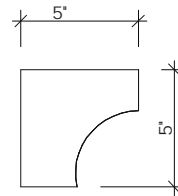

6" THICK
LARGE COVE
PROFILE CORBEL
(GABLES)

SMALL COVE
PROFILE CORBEL
(SHOWN ON FLOWER BOX)

FLOWER BOX DETAILS

NO	DATE	ISSUE DESCRIPTION
1		
2		
3		
4		
5		
6		

H o m e s c a p e
design group
6250 Jupiter Avenue, Suite B
Belmont, NJ 49306
www.homescapecommunities.com

LICENSE AGREEMENT No.: 00001
© HOMESCAPE COMMUNITIES, 2006

FLOWER
BOX
DETAILS
"SHINGLE STYLE"

NOT TO SCALE

S1.8