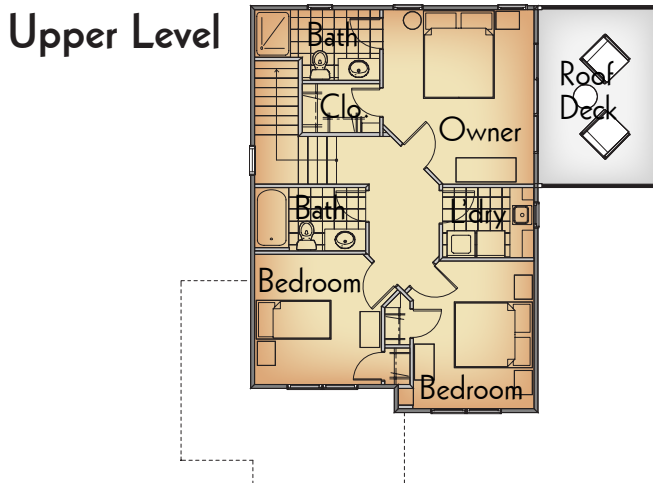

Cottage Home

Stevensville Shingle

Main Level Features

- Kitchen with Peninsula
- Great Room with Wrap-around Decks and Screen Porch
- Dining Area
- Locker Room
- Half Bath

Upper Level Features

- Owner Suite with Private Bath and Roof Deck
- Two Bedrooms
- Full Bath

Square Footage

Main Level	792
Upper Level	738
Total	1530

Dimensions (w/ Decks)

Overall Width	40 ft.
Overall Depth	52 ft.