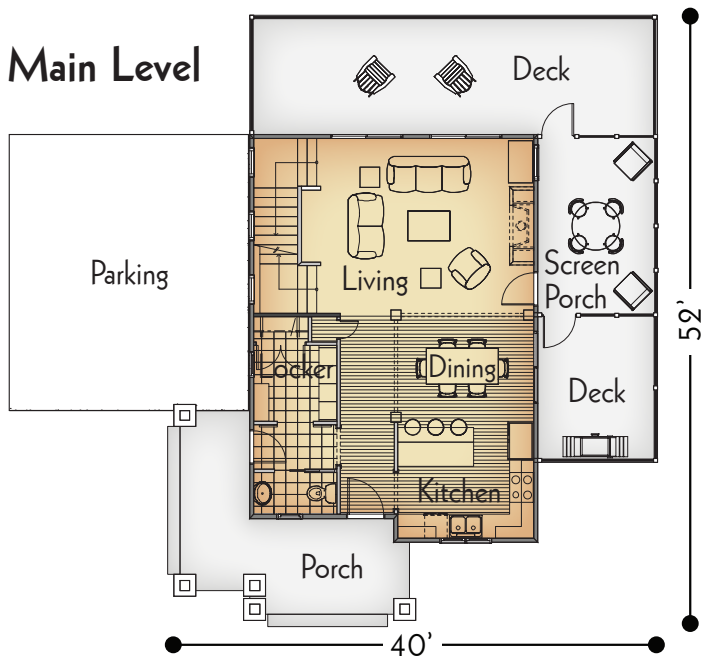

Cottage Home

Stevensville Shingle

Main Level Features

- Kitchen with Peninsula
- Great Room with Wrap-around Decks and Screen Porch
- Dining Area
- Locker Room
- Half Bath

Upper Level Features

- Owner Suite with Private Bath and Roof Deck
- Two Bedrooms
- Full Bath

Square Footage

Main Level	792
Upper Level	738
Total	1530

Dimensions (w/ Decks)

Overall Width	40 ft.
Overall Depth	52 ft.