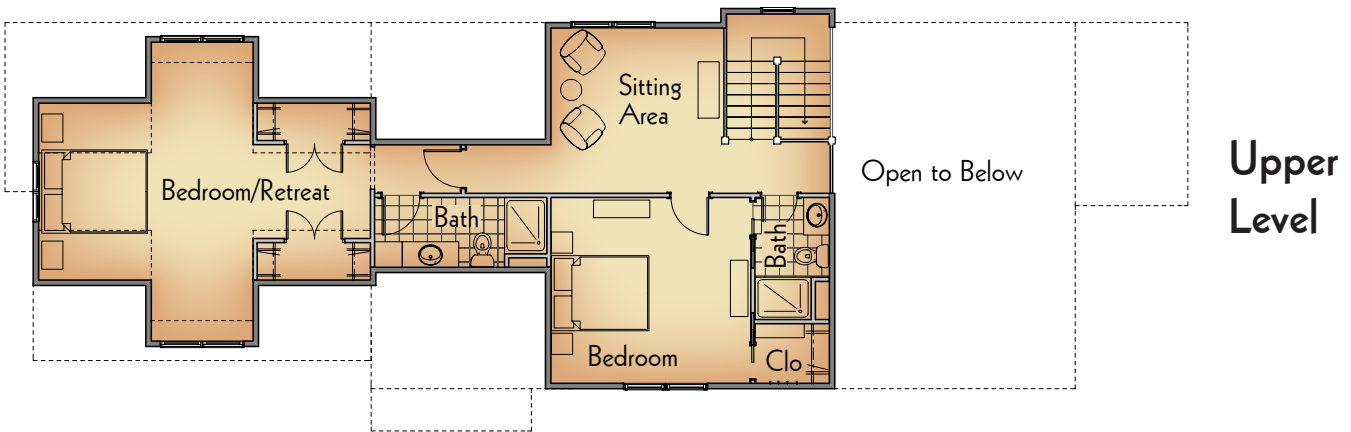

Cottage Home

Stoney Lake

Main Level Features

- Kitchen with Island
- Great Room
- Dining
- Owner Suite with Bath and Walk-in Closet
- Laundry Room
- Two-stall Garage
- Pergola-covered Porch

Upper Level Features

- Two Bedrooms
- Two Full Baths
- Sitting Area overlooking Great Room

Finished Square Footage

Main level	1308
Upper Level	1048
Total	2356

Dimensions

Overall Width	26 ft.
Overall Depth	76 ft.