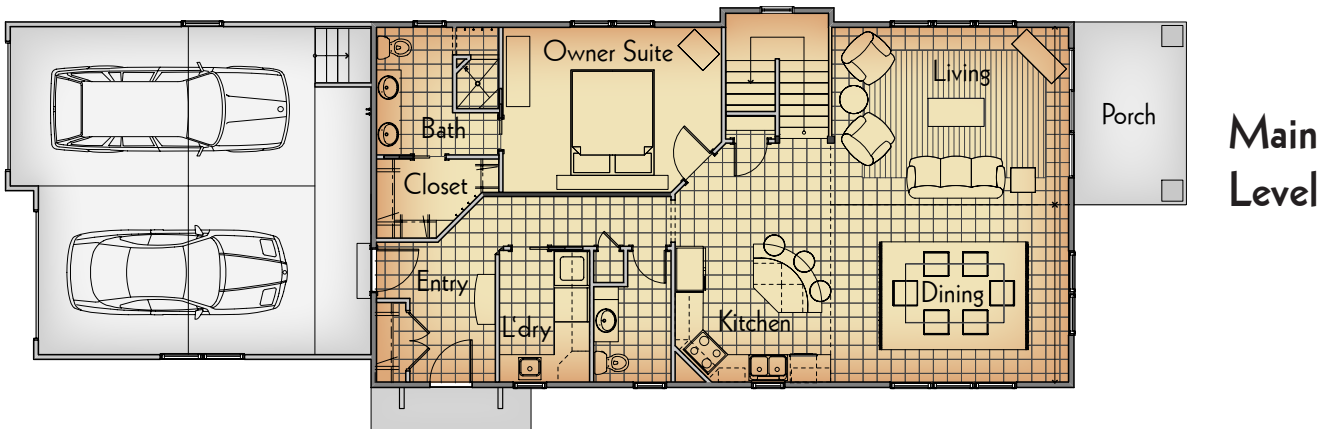

Cottage Home

Stoney Lake

Main Level Features

- Kitchen with Island
- Great Room
- Dining
- Owner Suite with Bath and Walk-in Closet
- Laundry Room
- Two-stall Garage
- Pergola-covered Porch

Upper Level Features

- Two Bedrooms
- Two Full Baths
- Sitting Area overlooking Great Room

Finished Square Footage

Main level	1308
Upper Level	1048
Total	2356

Dimensions

Overall Width	26 ft.
Overall Depth	76 ft.