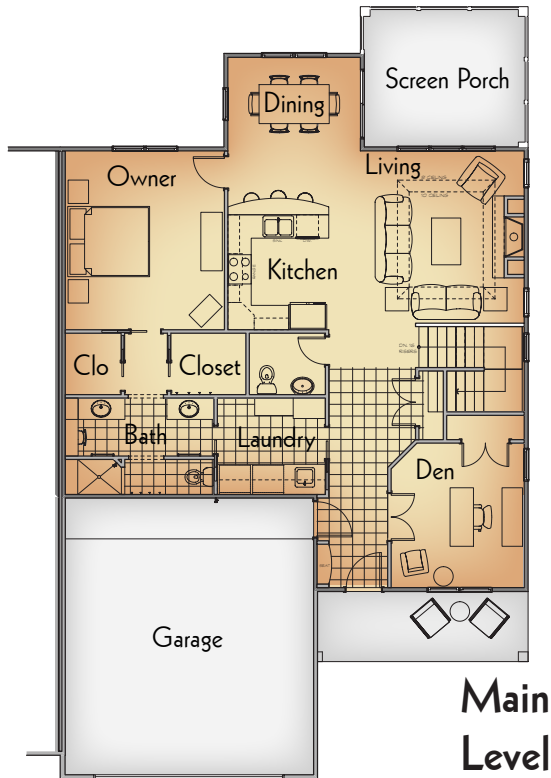

### Main Level Features

- Kitchen
- Great Room
- Den/Office
- Dining
- Laundry
- Half Bath
- Owner Suite with Bath and Walk-in Closets
- Two-stall Garage

### Optional Lower Level Features

- Family Room
- Game Area
- Bedroom
- Full Bath
- Exercise Room
- Mechanical/Storage

### Square Footage

Main level	1438
Lower Level	1120

### Dimensions

Unit Width	40 ft.
Unit Depth	62 ft.
Building Width	80 ft.
Building Depth	66 ft.