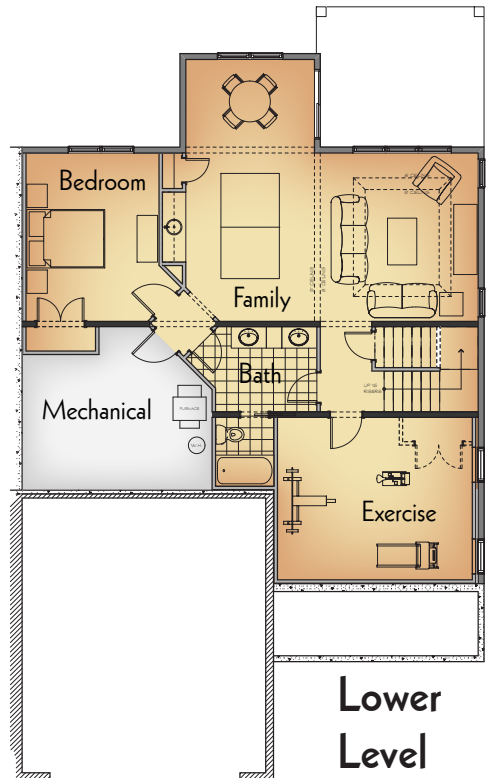

### Main Level Features

- Kitchen
- Great Room
- Den/Office
- Dining
- Laundry
- Half Bath
- Owner Suite with Bath and Walk-in Closets
- Two-stall Garage

### Optional Lower Level Features

- Family Room
- Game Area
- Bedroom
- Full Bath
- Exercise Room
- Mechanical/Storage

### Square Footage

Main level	1438
Lower Level	1120

### Dimensions

Unit Width	40 ft.
Unit Depth	62 ft.
Building Width	80 ft.
Building Depth	66 ft.