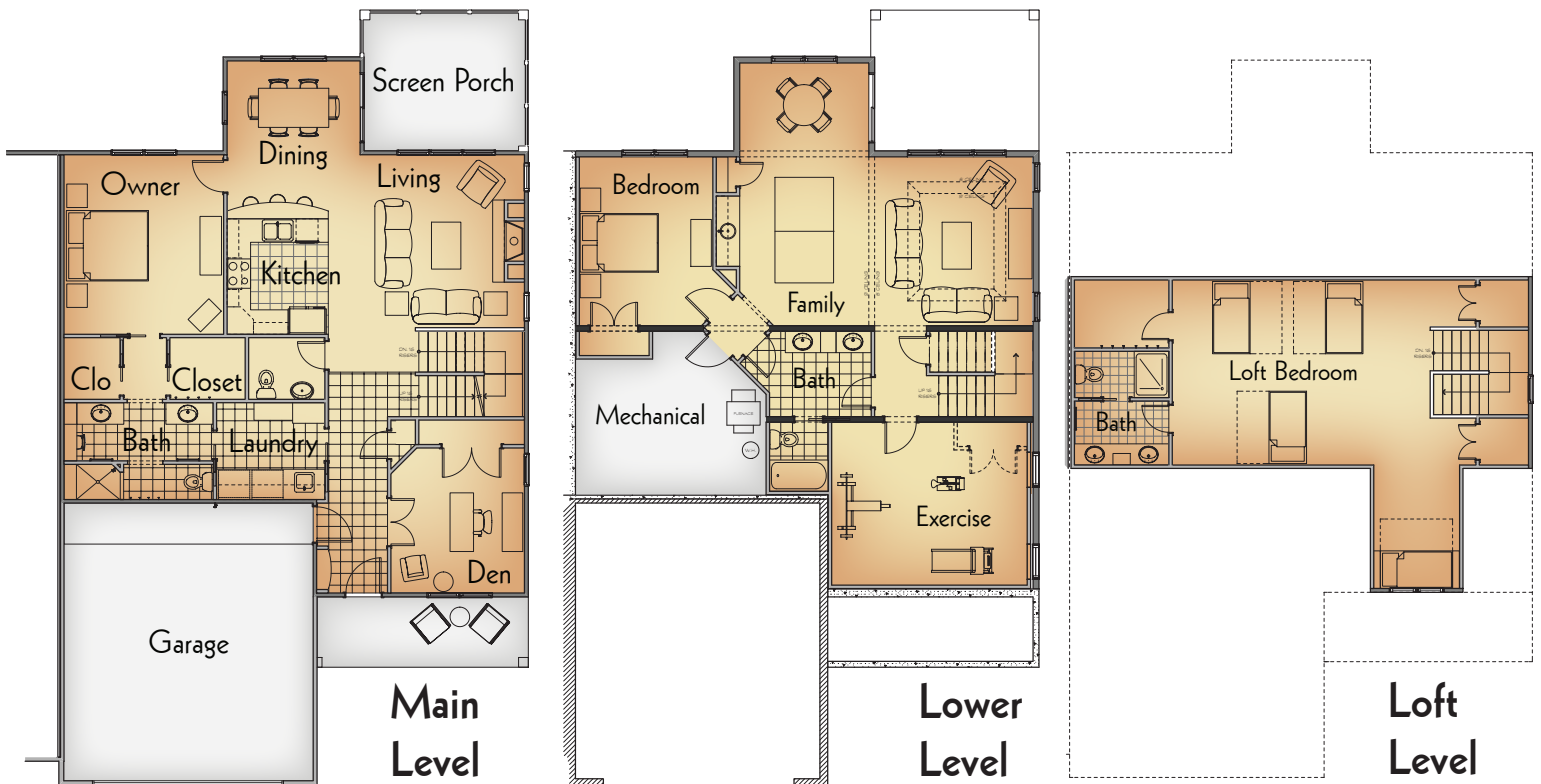

Connected Home

Tristan Unit B

Main Level Features

- Kitchen
- Great Room
- Den/Office
- Dining
- Laundry
- Half Bath
- Owner Suite with Bath and Walk-in Closets
- Two-stall Garage

Upper Level Features

- Bedroom/Loft
- Full Bath

Optional Lower Level Features

- Family Room
- Game Area
- Bedroom
- Full Bath
- Exercise Room
- Mechanical/Storage

Square Footage

Main Level	1438
Loft Level	747
Lower Level	1120

Dimensions

Unit Width	40 ft.
Unit Depth	62 ft.
Building Width	80 ft.
Building Depth	66 ft.