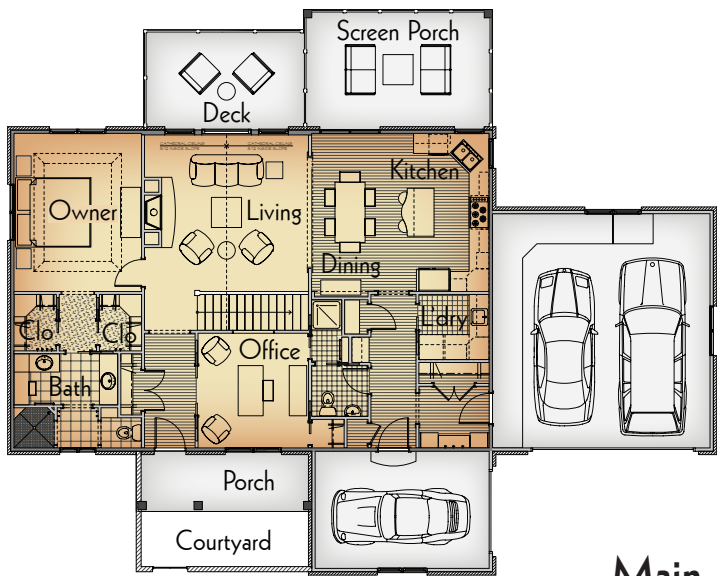

Family Home

Tuscany-Chianti

Main Level

Lower Level

Main Level Features

- Kitchen with Island
- Great Room with Dining Area
- Laundry and Family Entry Hall
- Owner Suite, Bath & Walk-in Closets
- Home Office or Bedroom with Full Bath
- Three-stall Split Garage
- Screen Porch with Adjacent Deck

Lower Level Features

- Family Room
- Bedroom
- Exercise Room
- Full Bath
- Storage/Mechanical Room

Square Footage

Main Level	1538
Lower Level	1085
Total	2623

Dimensions

Overall Width	72 ft.
Overall Depth	56 ft.