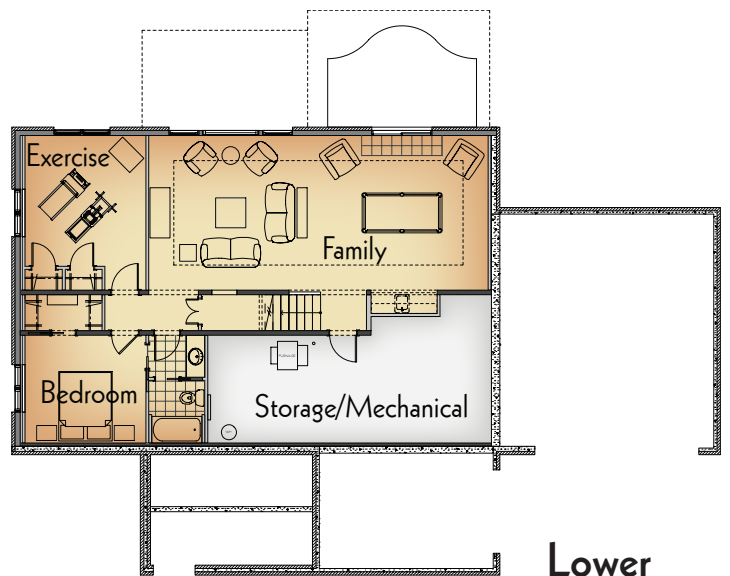

Family Home

Tuscany-Chianti

Main Level

Lower Level

Main Level Features

- Kitchen with Island
- Great Room with Dining Area
- Laundry and Family Entry Hall
- Owner Suite, Bath & Walk-in Closets
- Home Office or Bedroom with Full Bath
- Three-stall Split Garage
- Screen Porch with Adjacent Deck

Lower Level Features

- Family Room
- Bedroom
- Exercise Room
- Full Bath
- Storage/Mechanical Room

Square Footage

Main Level	1538
Lower Level	1085
Total	2623

Dimensions

Overall Width	72 ft.
Overall Depth	56 ft.