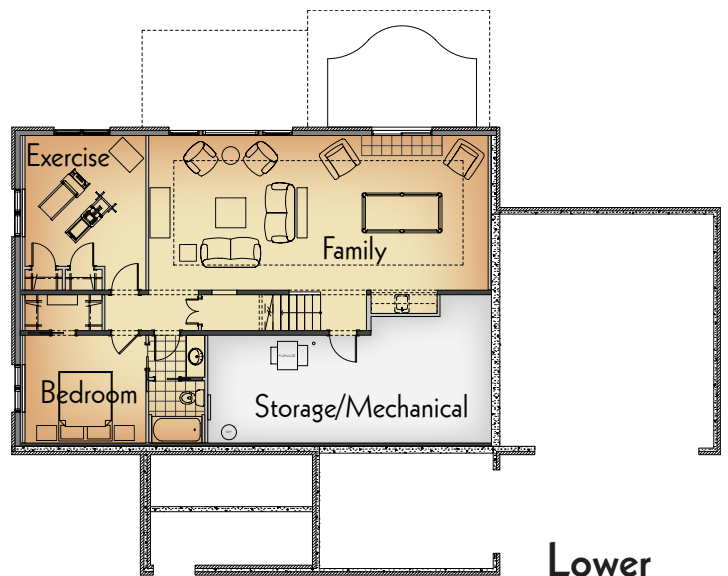

Family Home

Tuscany-Florence

Main Level

Lower Level

Main Level Features

- Kitchen with Island
- Great Room with Dining Area
- Laundry and Family Entry Hall
- Owner Suite, Bath & Walk-in Closets
- Home Office or Bedroom with Full Bath
- Three-stall Split Garage
- Screen Porch with Adjacent Deck

Lower Level Features

- Family Room
- Bedroom
- Exercise Room
- Full Bath
- Storage/Mechanical Room

Square Footage

Main Level	1538
Lower Level	1085
Total	2623

Dimensions

Overall Width	72 ft.
Overall Depth	56 ft.