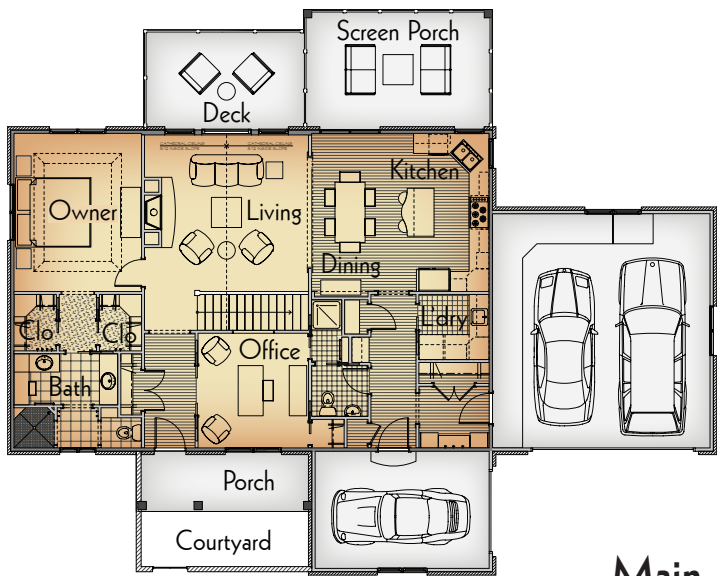

Family Home

Tuscany-Florence

Main Level

Lower Level

Main Level Features

- Kitchen with Island
- Great Room with Dining Area
- Laundry and Family Entry Hall
- Owner Suite, Bath & Walk-in Closets
- Home Office or Bedroom with Full Bath
- Three-stall Split Garage
- Screen Porch with Adjacent Deck

Lower Level Features

- Family Room
- Bedroom
- Exercise Room
- Full Bath
- Storage/Mechanical Room

Square Footage

Main Level	1538
Lower Level	1085
Total	2623

Dimensions

Overall Width	72 ft.
Overall Depth	56 ft.