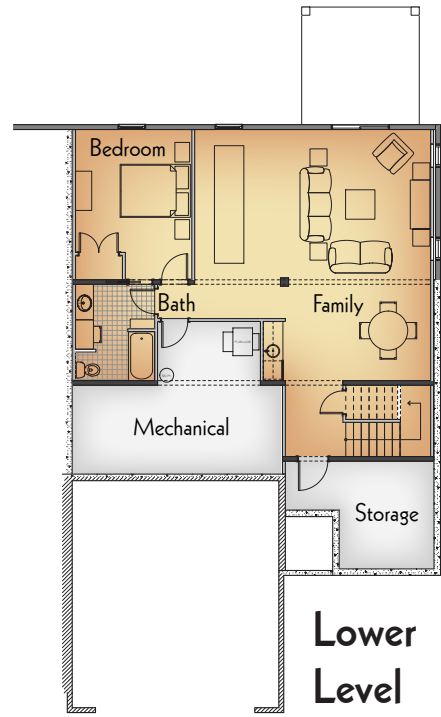

Connected Home

Tustin Unit B

Main Level Features

- Kitchen
- Great Room
- Dining
- Laundry
- Half Bath
- Owner Suite with Bath and Walk-in Closets
- Two-stall Garage

Optional Lower Level Features

- Family Room
- Game Area
- Bedroom
- Full Bath
- Mechanical/Storage

Square Footage

Main level	1495
Lower Level	1010

Dimensions

Unit Width	38 ft.
Unit Depth	60 ft.
Building Width	80 ft.
Building Depth	72 ft.