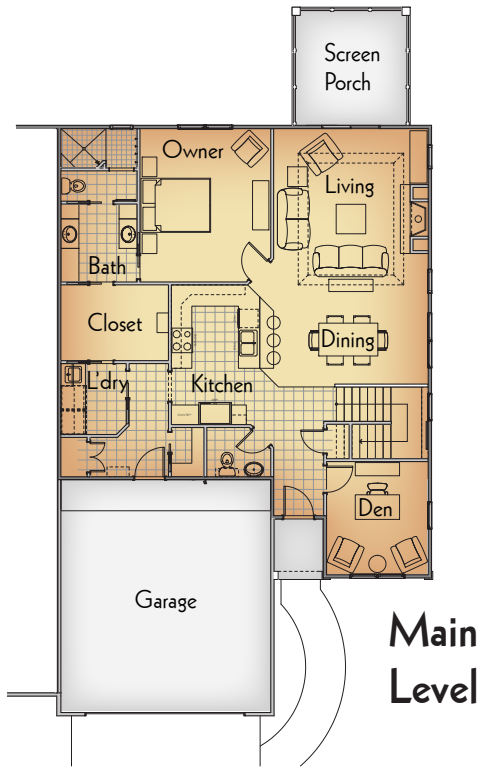

Connected Home

Tustin Unit B

Main Level Features

- Kitchen
- Great Room
- Dining
- Laundry
- Half Bath
- Owner Suite with Bath and Walk-in Closets
- Two-stall Garage

Optional Lower Level Features

- Family Room
- Game Area
- Bedroom
- Full Bath
- Mechanical/Storage

Square Footage

Main level	1495
Lower Level	1010

Dimensions

Unit Width	38 ft.
Unit Depth	60 ft.
Building Width	80 ft.
Building Depth	72 ft.